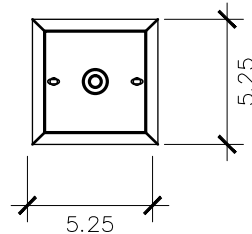

CEILING MOUNTING PLATE

STANDARD FEATURES

Solid Copper
Non-Tempered Clear Glass
Electric: 4 Light Brass Cluster
Gas: Not Available On This Model
Overall Height with Standard Chain : 25"

* Shown with Standard 4 Light Brass Cluster
* Available without Glass

Lantern & Scroll
a brilliant first impression