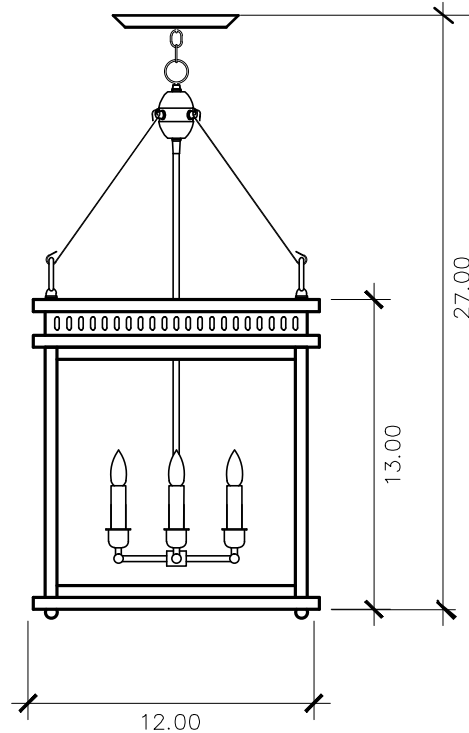

John Street Collection

JS - 1
hanging

27h x 12w x 12d

ELECTRIC OPTIONS

- Medium Base Socket
- Frosted Chimney
- Single Brass Candle
- Single Brass Tall Candle
- 2 Light Brass Cluster
- 2 Light Tall Brass Cluster
- 3 Light Brass Cluster
- 4 Light Brass Cluster
- Drip Candle Covers

GAS OPTIONS

- Single Brass Burner
- Double Brass Burner
- Triple Brass Burner
- Extra Tall Burner
- LP Brass Burner
- Palmetto Flame Brass Burner
- Bat Flame Brass Burner
- Hidden Gas Line

GLASS OPTIONS

- Non-Tempered Clear
- Seeded
- Artique

ACCESSORIES

- Solid Copper Top
- Copper Panels
- Top Copper Ring
- Brass Cross Bars
- Copper Cross Bars
- Top Loop
- Full Scroll
- Backward Scroll
- Side Scrolls
- Down Scrolls
- Top Loop Hanger
- Wall Bracket WBC
- Wall Yoke
- Extender Bracket
- Top Mount
- Top Hole Backplate
- Pier Mount
- Pier Mount Cover

FINISHES

- Solid Copper
- Aged Bronze
- Powder Coated Black
- Silver

CEILING MOUNTING PLATE

STANDARD FEATURES

Solid Copper
Non-Tempered Clear Glass
Electric: 4 Light Brass Cluster
Gas: Not Available On This Model
Overall Height with Standard Chain : 25"