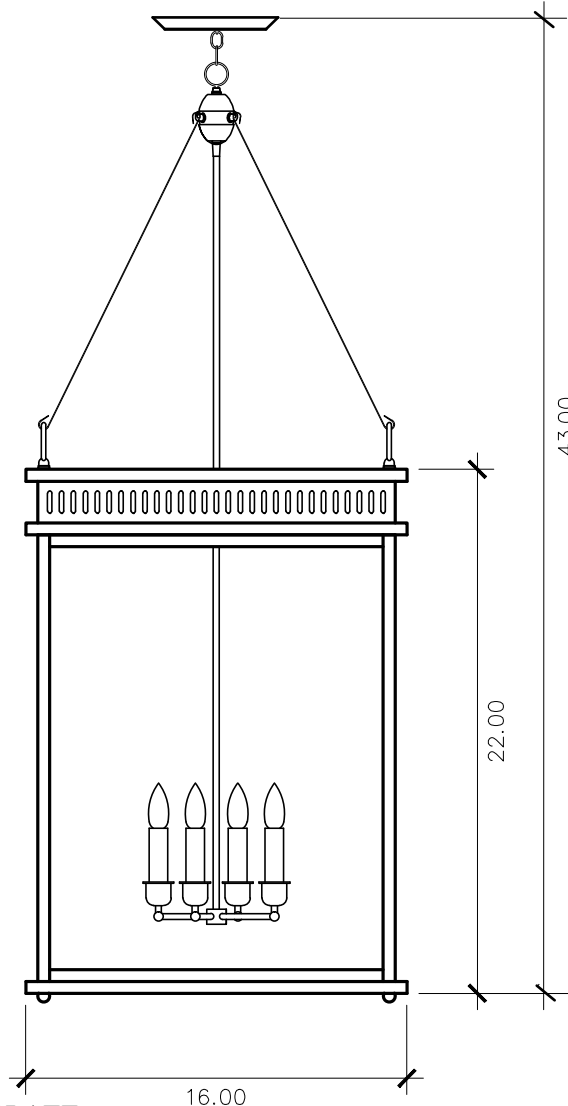

- Non-Tempered Clear
- Seeded
- Artique

ACCESSORIES

- Solid Copper Top
- Copper Panels
- Top Copper Ring
- Brass Cross Bars
- Copper Cross Bars
- Top Loop
- Full Scroll
- Backward Scroll
- Side Scrolls
- Down Scrolls
- Top Loop Hanger
- Wall Bracket WBC
- Wall Yoke
- Extender Bracket
- Top Mount
- Top Hole Backplate
- Pier Mount
- Pier Mount Cover

FINISHES

- Solid Copper
- Aged Bronze
- Powder Coated Black
- Silver

43h x 16w x 16d

CEILING MOUNTING PLATE

STANDARD FEATURES

Solid Copper
Non-Tempered Clear Glass
Electric: 4 Light Brass Cluster
Gas: Not Available On This Model
Overall Height with Standard Chain : 41"

* Shown with Standard 4 Light Brass Cluster
* Available without Glass

Lantern & Scroll

a brilliant first impression