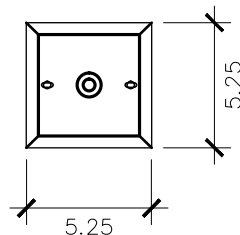

- Non-Tempered Clear
- Seeded
- Artique

ACCESSORIES

- Solid Copper Top
- Copper Panels
- Top Copper Ring
- Brass Cross Bars
- Copper Cross Bars
- Top Loop
- Full Scroll
- Backward Scroll
- Side Scrolls
- Down Scrolls
- Top Loop Hanger
- Wall Bracket WBC
- Wall Yoke
- Extender Bracket
- Top Mount
- Top Hole Backplate
- Pier Mount
- Pier Mount Cover

FINISHES

- Solid Copper
- Aged Bronze
- Powder Coated Black
- Silver

43h x 16w x 16d

CEILING MOUNTING PLATE

STANDARD FEATURES

Solid Copper
Non-Tempered Clear Glass
Electric: 4 Light Brass Cluster
Gas: Not Available On This Model
Overall Height with Standard Chain : 41"