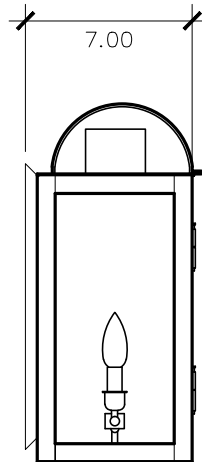

Market Street Collection

MK - 2E
wall mount

15h x 11w x 7d

ELECTRIC OPTIONS

- Medium Base Socket
- Frosted Chimney
- Single Brass Candle
- Single Brass Tall Candle
- 2 Light Brass Cluster
- 2 Light Tall Brass Cluster
- 3 Light Brass Cluster
- 4 Light Brass Cluster
- Drip Candle Covers

- Non-Tempered Clear
- Seeded
- Antique

ACCESSORIES

- Solid Copper Top
- Copper Panels
- Top Copper Ring
- Brass Cross Bars
- Copper Cross Bars
- Top Loop
- Full Scroll
- Backward Scroll
- Side Scrolls
- Down Scrolls
- Top Loop Hanger
- Wall Bracket WBC
- Wall Yoke
- Extender Bracket
- Top Mount
- Top Hole Backplate
- Pier Mount
- Pier Mount Cover

FINISHES

- Solid Copper
- Aged Bronze
- Powder Coated Black
- Silver

Side View

Front View

BACKPLATE

Mounting Hole

* Top of Fixture to Mounting Hole is 8"

STANDARD FEATURES