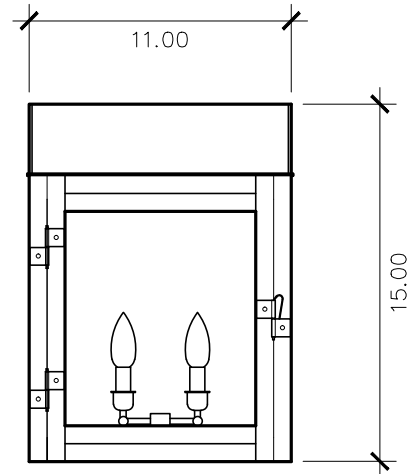

- Non-Tempered Clear
- Seeded
- Antique

ACCESSORIES

- Solid Copper Top
- Copper Panels
- Top Copper Ring
- Brass Cross Bars
- Copper Cross Bars
- Top Loop
- Full Scroll
- Backward Scroll
- Side Scrolls
- Down Scrolls
- Top Loop Hanger
- Wall Bracket WBC
- Wall Yoke
- Extender Bracket
- Top Mount
- Top Hole Backplate
- Pier Mount
- Pier Mount Cover

FINISHES

- Solid Copper
- Aged Bronze
- Powder Coated Black
- Silver

Side View

Front View

BACKPLATE

Mounting Hole

* Top of Fixture to Mounting Hole is 8"

STANDARD FEATURES