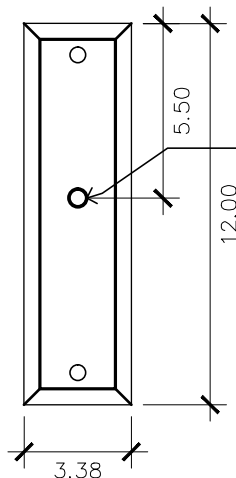

FINISHES

- Solid Copper
- Aged Bronze
- Powder Coated Black
- Silver

Side View

Front View

BACKPLATE

Mounting Hole

* Top of Fixture to Mounting Hole is 8"

STANDARD FEATURES