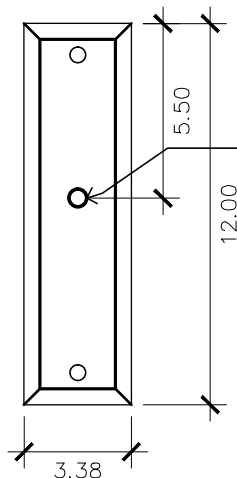

FINISHES

- Solid Copper
- Aged Bronze
- Powder Coated Black
- Silver

Side View

Front View

Gas Line Connection

BACKPLATE

Mounting Hole

* Top of Fixture to Mounting Hole is 8"