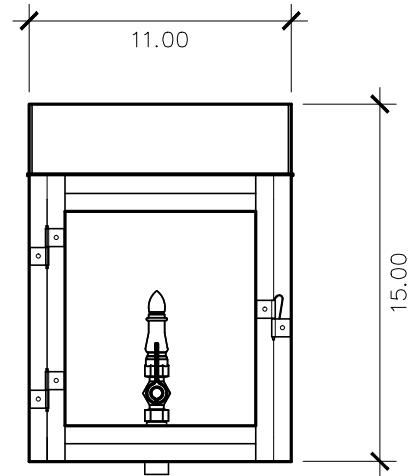

- Non-Tempered Clear
- Seeded
- Artique

ACCESSORIES

- Solid Copper Top
- Copper Panels
- Top Copper Ring
- Brass Cross Bars
- Copper Cross Bars
- Top Loop
- Full Scroll
- Backward Scroll
- Side Scrolls
- Down Scrolls
- Top Loop Hanger
- Wall Bracket WBC
- Wall Yoke
- Extender Bracket
- Top Mount
- Top Hole Backplate
- Pier Mount
- Pier Mount Cover

FINISHES

- Solid Copper
- Aged Bronze
- Powder Coated Black
- Silver

Side View

Front View

Gas Line Connection

BACKPLATE

Mounting Hole

* Top of Fixture to Mounting Hole is 8"