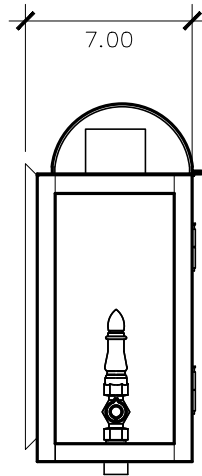

Market Street Collection

MK - 2G
wall mount

15h x 11w x 7d

ELECTRIC OPTIONS

- Medium Base Socket
- Frosted Chimney
- Single Brass Candle
- Single Brass Tall Candle
- 2 Light Brass Cluster
- 2 Light Tall Brass Cluster
- 3 Light Brass Cluster
- 4 Light Brass Cluster
- Drip Candle Covers

- Non-Tempered Clear
- Seeded
- Artique

ACCESSORIES

- Solid Copper Top
- Copper Panels
- Top Copper Ring
- Brass Cross Bars
- Copper Cross Bars
- Top Loop
- Full Scroll
- Backward Scroll
- Side Scrolls
- Down Scrolls
- Top Loop Hanger
- Wall Bracket WBC
- Wall Yoke
- Extender Bracket
- Top Mount
- Top Hole Backplate
- Pier Mount
- Pier Mount Cover

FINISHES

- Solid Copper
- Aged Bronze
- Powder Coated Black
- Silver

Side View

Front View

Gas Line Connection

BACKPLATE

Mounting Hole

* Top of Fixture to Mounting Hole is 8"