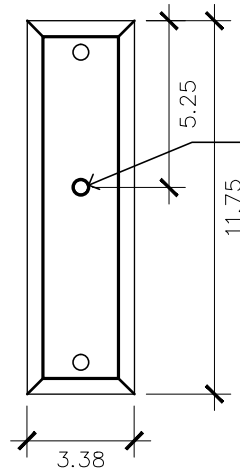

FINISHES

- Solid Copper
- Aged Bronze
- Powder Coated Black
- Silver

Side View

Front View

BACKPLATE

Mounting Hole

* Top of Fixture to Mounting Hole is 8"

STANDARD FEATURES