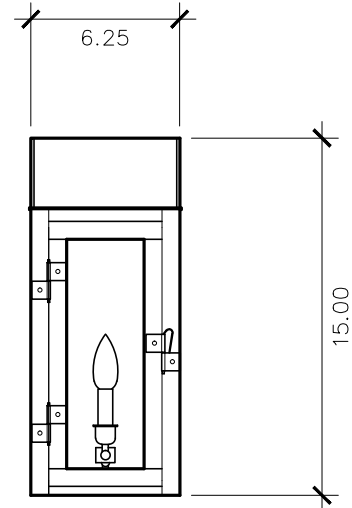

- Non-Tempered Clear
- Seeded
- Artique

ACCESSORIES

- Solid Copper Top
- Copper Panels
- Top Copper Ring
- Brass Cross Bars
- Copper Cross Bars
- Top Loop
- Full Scroll
- Backward Scroll
- Side Scrolls
- Down Scrolls
- Top Loop Hanger
- Wall Bracket WBC
- Wall Yoke
- Extender Bracket
- Top Mount
- Top Hole Backplate
- Pier Mount
- Pier Mount Cover

FINISHES

- Solid Copper
- Aged Bronze
- Powder Coated Black
- Silver

Side View

Front View

BACKPLATE

Mounting Hole

* Top of Fixture to Mounting Hole is 8"

STANDARD FEATURES