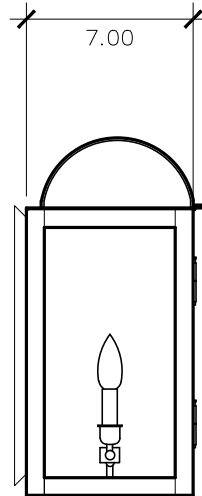

Market Street Collection

MK - 4E
wall mount

15h x 6.25w x 7d

ELECTRIC OPTIONS

- Medium Base Socket
- Frosted Chimney
- Single Brass Candle
- Single Brass Tall Candle
- 2 Light Brass Cluster
- 2 Light Tall Brass Cluster
- 3 Light Brass Cluster
- 4 Light Brass Cluster
- Drip Candle Covers

- Non-Tempered Clear
- Seeded
- Artique

ACCESSORIES

- Solid Copper Top
- Copper Panels
- Top Copper Ring
- Brass Cross Bars
- Copper Cross Bars
- Top Loop
- Full Scroll
- Backward Scroll
- Side Scrolls
- Down Scrolls
- Top Loop Hanger
- Wall Bracket WBC
- Wall Yoke
- Extender Bracket
- Top Mount
- Top Hole Backplate
- Pier Mount
- Pier Mount Cover

FINISHES

- Solid Copper
- Aged Bronze
- Powder Coated Black
- Silver

Side View

Front View

BACKPLATE

Mounting Hole

* Top of Fixture to Mounting Hole is 8"

STANDARD FEATURES