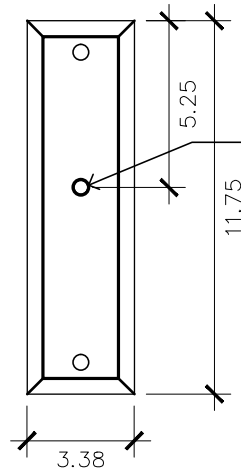

FINISHES

- Solid Copper
- Aged Bronze
- Powder Coated Black
- Silver

Side View

Front View

Gas Line Connection

BACKPLATE

Mounting Hole

* Top of Fixture to Mounting Hole is 8"