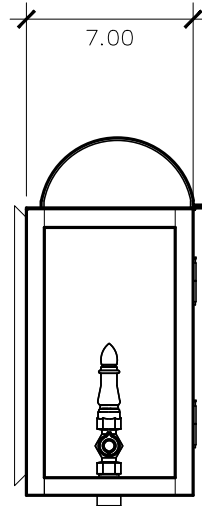

Market Street Collection

MK - 4G
wall mount

15h x 6.25w x 7d

ELECTRIC OPTIONS

- Medium Base Socket
- Frosted Chimney
- Single Brass Candle
- Single Brass Tall Candle
- 2 Light Brass Cluster
- 2 Light Tall Brass Cluster
- 3 Light Brass Cluster
- 4 Light Brass Cluster
- Drip Candle Covers

- Non-Tempered Clear
- Seeded
- Artique

ACCESSORIES

- Solid Copper Top
- Copper Panels
- Top Copper Ring
- Brass Cross Bars
- Copper Cross Bars
- Top Loop
- Full Scroll
- Backward Scroll
- Side Scrolls
- Down Scrolls
- Top Loop Hanger
- Wall Bracket WBC
- Wall Yoke
- Extender Bracket
- Top Mount
- Top Hole Backplate
- Pier Mount
- Pier Mount Cover

FINISHES

- Solid Copper
- Aged Bronze
- Powder Coated Black
- Silver

Side View

Front View

Gas Line Connection

BACKPLATE

Mounting Hole

* Top of Fixture to Mounting Hole is 8"