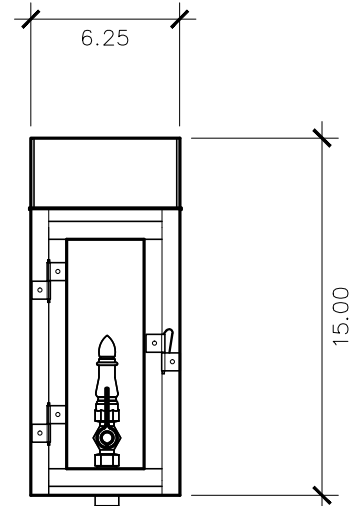

- Non-Tempered Clear
- Seeded
- Artique

ACCESSORIES

- Solid Copper Top
- Copper Panels
- Top Copper Ring
- Brass Cross Bars
- Copper Cross Bars
- Top Loop
- Full Scroll
- Backward Scroll
- Side Scrolls
- Down Scrolls
- Top Loop Hanger
- Wall Bracket WBC
- Wall Yoke
- Extender Bracket
- Top Mount
- Top Hole Backplate
- Pier Mount
- Pier Mount Cover

FINISHES

- Solid Copper
- Aged Bronze
- Powder Coated Black
- Silver

Side View

Front View

Gas Line Connection

BACKPLATE

Mounting Hole

* Top of Fixture to Mounting Hole is 8"