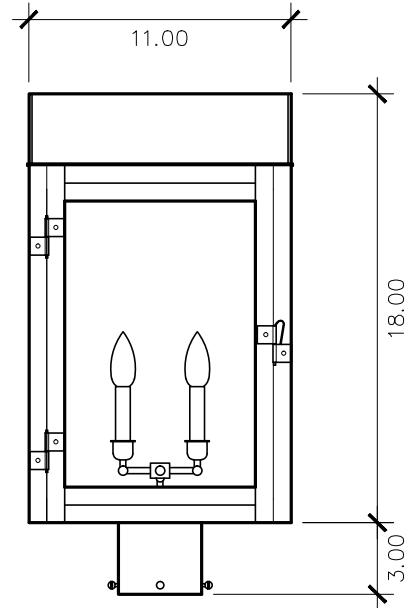

Front View

STANDARD FEATURES

Solid Copper
Non-Tempered Clear Glass
Electric: Single Brass Candle
Gas: Single Brass Burner
Mounts on Standard Poles or Pier Mounts
of 3" Diameter

* Shown with Optional 2 Light Tall Brass Cluster

Lantern & Scroll

a brilliant first impression