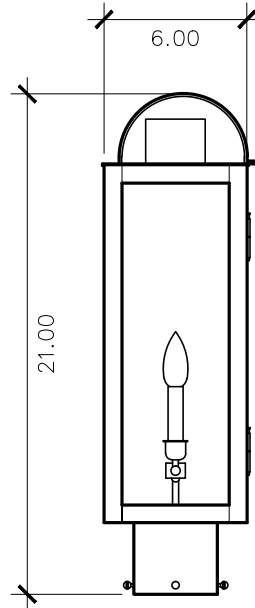

Market Street Collection

MK - 5
post mount

21h x 11w x 6d

ELECTRIC OPTIONS

- ☒ Medium Base Socket
- ☒ Frosted Chimney
- ☒ Single Brass Candle
- ☒ Single Brass Tall Candle
- ☒ 2 Light Brass Cluster
- ☒ 2 Light Tall Brass Cluster
- ☒ 3 Light Brass Cluster
- ☐ 4 Light Brass Cluster
- ☒ Drip Candle Covers

GAS OPTIONS

- ☒ Single Brass Burner
- ☐ Double Brass Burner
- ☐ Triple Brass Burner
- ☐ Extra Tall Burner
- ☒ LP Brass Burner
- ☒ Palmetto Flame Brass Burner
- ☒ Bat Flame Brass Burner
- ☒ Hidden Gas Line

GLASS OPTIONS

- ☒ Non-Tempered Clear
- ☒ Seeded
- ☒ Artique

ACCESSORIES

- ☐ Solid Copper Top
- ☐ Copper Panels
- ☐ Top Copper Ring
- ☒ Brass Cross Bars
- ☒ Copper Cross Bars
- ☐ Top Loop
- ☐ Full Scroll
- ☐ Backward Scroll
- ☐ Side Scrolls
- ☐ Down Scrolls
- ☐ Top Loop Hanger
- ☐ Wall Bracket WBC
- ☐ Wall Yoke
- ☐ Extender Bracket
- ☐ Top Mount
- ☐ Top Hole Backplate
- ☒ Pier Mount
- ☒ Pier Mount Cover

FINISHES

- ☒ Solid Copper
- ☒ Aged Bronze
- ☒ Powder Coated Black
- ☐ Silver

Side View