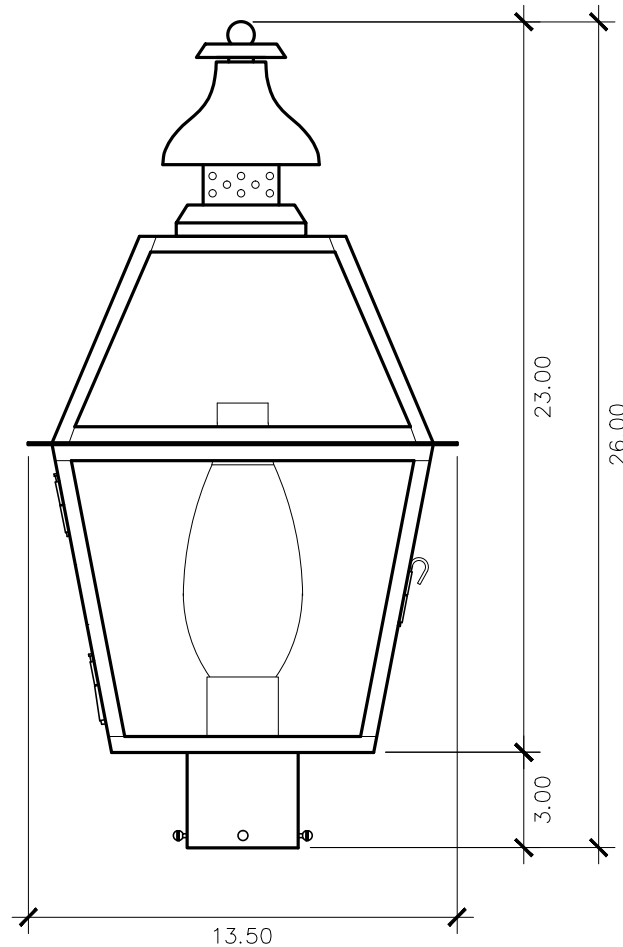

NeoCharleston Collection

N - 10
post mount

ELECTRIC OPTIONS

- Medium Base Socket
- Frosted Chimney
- Single Brass Candle
- Single Brass Tall Candle
- 2 Light Brass Cluster
- 2 Light Tall Brass Cluster
- 3 Light Brass Cluster
- 4 Light Brass Cluster
- Drip Candle Covers

- Tempered Clear
- Seeded
- Artique

ACCESSORIES

- Solid Copper Top
- Copper Panels
- Top Copper Ring
- Brass Cross Bars
- Copper Cross Bars
- Top Loop
- Full Scroll
- Backward Scroll
- Side Scrolls
- Down Scrolls
- Top Loop Hanger
- Wall Bracket WBC
- Wall Yoke
- Extender Bracket
- Top Mount
- Top Hole Backplate
- Pier Mount
- Pier Mount Cover

FINISHES

- Solid Copper
- Aged Bronze
- Powder Coated Black
- Silver

26h x 13.5w x 13.5d

STANDARD FEATURES

Solid Copper
Tempered Clear Glass
Electric: Frosted Chimney
Gas: Single Brass Burner
Mounts on Standard Poles or Pier Mounts
of 3" Diameter