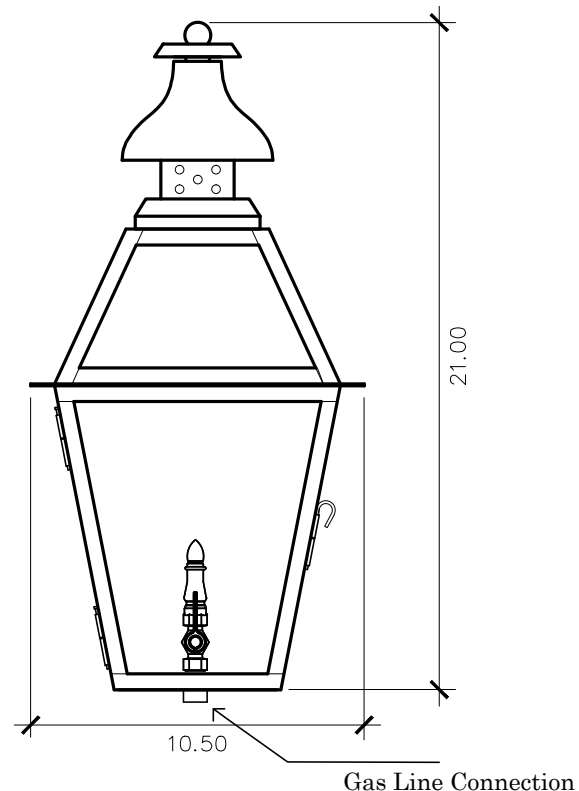

NeoCharleston Collection

N - 175G
wall mount

ELECTRIC OPTIONS

- Medium Base Socket
- Frosted Chimney
- Single Brass Candle
- Single Brass Tall Candle
- 2 Light Brass Cluster
- 2 Light Tall Brass Cluster
- 3 Light Brass Cluster
- 4 Light Brass Cluster
- Drip Candle Covers

- Tempered Clear
- Seeded
- Artique

ACCESSORIES

- Solid Copper Top
- Copper Panels
- Top Copper Ring
- Brass Cross Bars
- Copper Cross Bars
- Top Loop
- Full Scroll
- Backward Scroll
- Side Scrolls
- Down Scrolls
- Top Loop Hanger
- Wall Bracket WBC
- Wall Yoke
- Extender Bracket
- Top Mount
- Top Hole Backplate
- Pier Mount
- Pier Mount Cover

FINISHES

- Solid Copper
- Aged Bronze
- Powder Coated Black
- Silver

21h x 10.5w x 7.75d

BACKPLATE

Mounting Hole

* Top of Fixture to Mounting Hole is 17.5"

STANDARD FEATURES

Solid Copper
Tempered Clear Glass
Electric: Medium Base Socket
Gas: Single Brass Burner