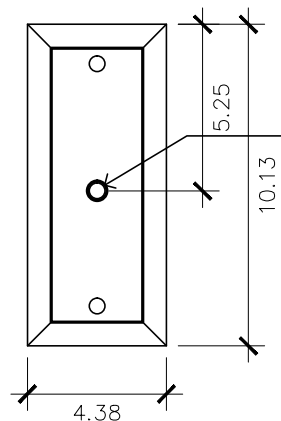

- Tempered Clear
- Seeded
- Artique

ACCESSORIES

- Solid Copper Top
- Copper Panels
- Top Copper Ring
- Brass Cross Bars
- Copper Cross Bars
- Top Loop
- Full Scroll
- Backward Scroll
- Side Scrolls
- Down Scrolls
- Top Loop Hanger
- Wall Bracket WBC
- Wall Yoke
- Extender Bracket
- Top Mount
- Top Hole Backplate
- Pier Mount
- Pier Mount Cover

FINISHES

- Solid Copper
- Aged Bronze
- Powder Coated Black
- Silver

21h x 10.5w x 7.75d

BACKPLATE

Mounting Hole

* Top of Fixture to Mounting Hole is 17.5"

STANDARD FEATURES

Solid Copper
Tempered Clear Glass
Electric: Medium Base Socket
Gas: Single Brass Burner