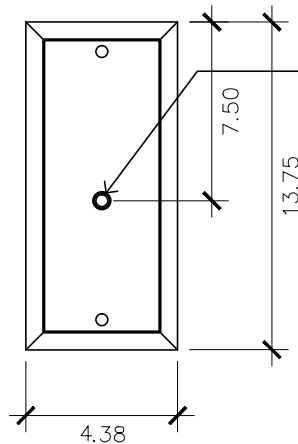

- Tempered Clear
- Seeded
- Artique

ACCESSORIES

- Solid Copper Top
- Copper Panels
- Top Copper Ring
- Brass Cross Bars
- Copper Cross Bars
- Top Loop
- Full Scroll
- Backward Scroll
- Side Scrolls
- Down Scrolls
- Top Loop Hanger
- Wall Bracket WBC
- Wall Yoke
- Extender Bracket
- Top Mount
- Top Hole Backplate
- Pier Mount
- Pier Mount Cover

FINISHES

- Solid Copper
- Aged Bronze
- Powder Coated Black
- Silver

26h x 13.5w x 14.5d

BACKPLATE

Mounting Hole

* Top of Fixture to Mounting Hole is 20.00"

STANDARD FEATURES

Solid Copper
Tempered Clear Glass
Electric: Frosted Chimney