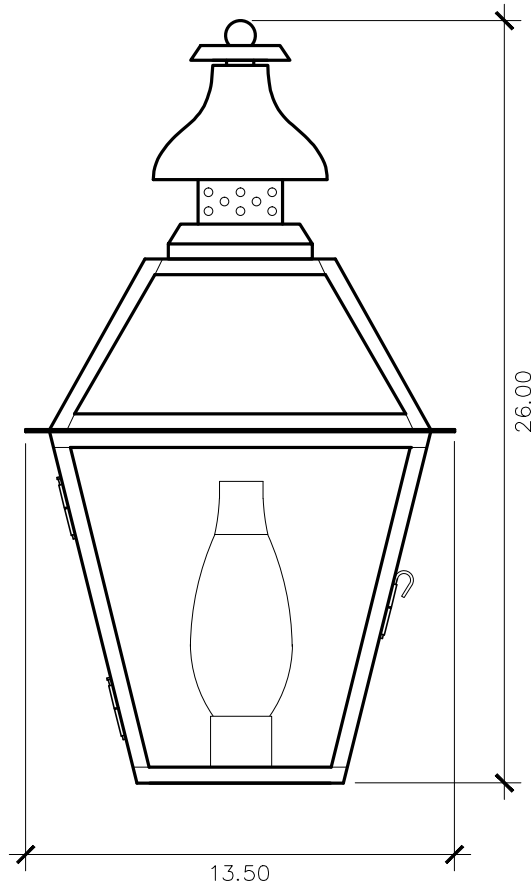

NeoCharleston Collection

N - 22E
wall mount

ELECTRIC OPTIONS

- Medium Base Socket
- Frosted Chimney
- Single Brass Candle
- Single Brass Tall Candle
- 2 Light Brass Cluster
- 2 Light Tall Brass Cluster
- 3 Light Brass Cluster
- 4 Light Brass Cluster
- Drip Candle Covers

- Tempered Clear
- Seeded
- Artique

ACCESSORIES

- Solid Copper Top
- Copper Panels
- Top Copper Ring
- Brass Cross Bars
- Copper Cross Bars
- Top Loop
- Full Scroll
- Backward Scroll
- Side Scrolls
- Down Scrolls
- Top Loop Hanger
- Wall Bracket WBC
- Wall Yoke
- Extender Bracket
- Top Mount
- Top Hole Backplate
- Pier Mount
- Pier Mount Cover

FINISHES

- Solid Copper
- Aged Bronze
- Powder Coated Black
- Silver

26h x 13.5w x 14.5d

BACKPLATE

Mounting Hole

* Top of Fixture to Mounting Hole is 20.00"

STANDARD FEATURES

Solid Copper
Tempered Clear Glass
Electric: Frosted Chimney