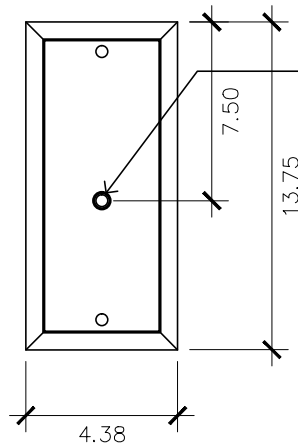

BACKPLATE

Mounting Hole

* Top of Fixture to Mounting Hole is 20.00"

STANDARD FEATURES

Solid Copper
Tempered Clear Glass
Gas: Single Brass Burner

* Shown with Standard Single Brass Burner

Lantern & Scroll

a brilliant first impression