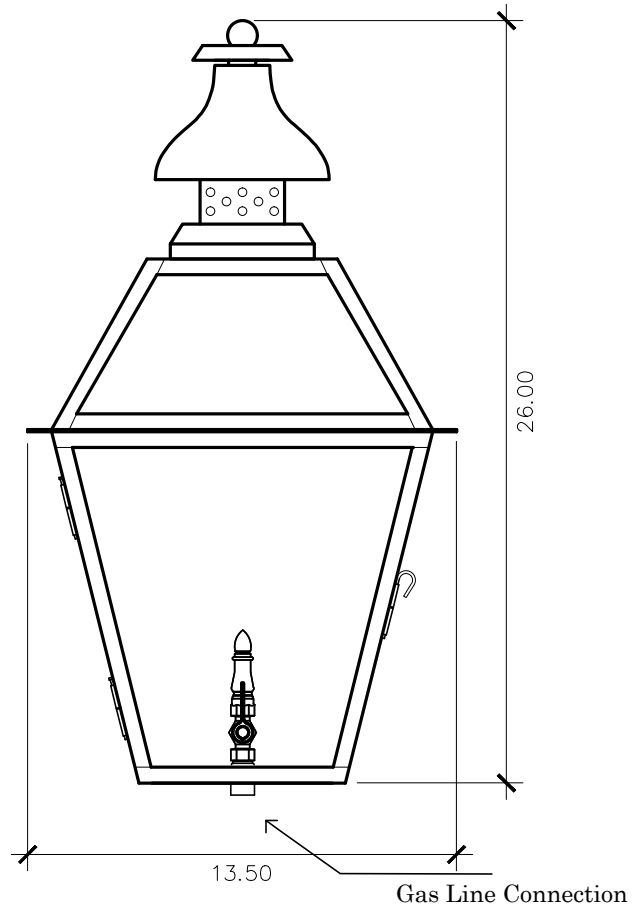

NeoCharleston Collection

N - 22G
wall mount

26h x 13.5w x 14.5d

ELECTRIC OPTIONS

- Medium Base Socket
- Frosted Chimney
- Single Brass Candle
- Single Brass Tall Candle
- 2 Light Brass Cluster
- 2 Light Tall Brass Cluster
- 3 Light Brass Cluster
- 4 Light Brass Cluster
- Drip Candle Covers

- Tempered Clear
- Seeded
- Artique

ACCESSORIES

- Solid Copper Top
- Copper Panels
- Top Copper Ring
- Brass Cross Bars
- Copper Cross Bars
- Top Loop
- Full Scroll
- Backward Scroll
- Side Scrolls
- Down Scrolls
- Top Loop Hanger
- Wall Bracket WBC
- Wall Yoke
- Extender Bracket
- Top Mount
- Top Hole Backplate
- Pier Mount
- Pier Mount Cover

FINISHES

- Solid Copper
- Aged Bronze
- Powder Coated Black
- Silver

BACKPLATE

Mounting Hole

* Top of Fixture to Mounting Hole is 20.00"

STANDARD FEATURES

Solid Copper
Tempered Clear Glass
Gas: Single Brass Burner