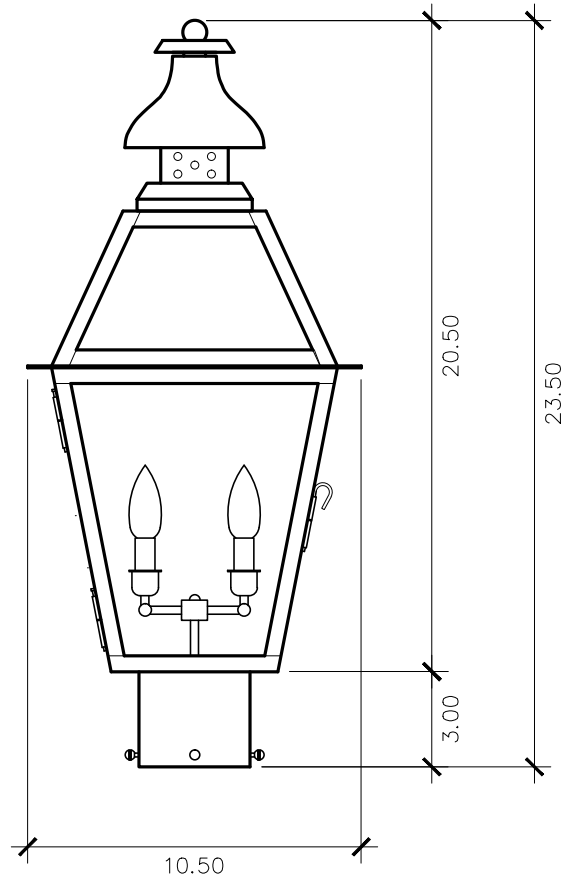

NeoCharleston Collection

N - 25
post mount

ELECTRIC OPTIONS

- Medium Base Socket
- Frosted Chimney
- Single Brass Candle
- Single Brass Tall Candle
- 2 Light Brass Cluster
- 2 Light Tall Brass Cluster
- 3 Light Brass Cluster
- 4 Light Brass Cluster
- Drip Candle Covers

- Tempered Clear
- Seeded
- Artique

ACCESSORIES

- Solid Copper Top
- Copper Panels
- Top Copper Ring
- Brass Cross Bars
- Copper Cross Bars
- Top Loop
- Full Scroll
- Backward Scroll
- Side Scrolls
- Down Scrolls
- Top Loop Hanger
- Wall Bracket WBC
- Wall Yoke
- Extender Bracket
- Top Mount
- Top Hole Backplate
- Pier Mount
- Pier Mount Cover

FINISHES

- Solid Copper
- Aged Bronze
- Powder Coated Black
- Silver

24h x 10.5w x 10.5d

STANDARD FEATURES

Solid Copper
Tempered Clear Glass
Electric: Medium Base Socket
Gas: Single Brass Burner
Mounts on Standard Poles or Pier Mounts
of 3" Diameter