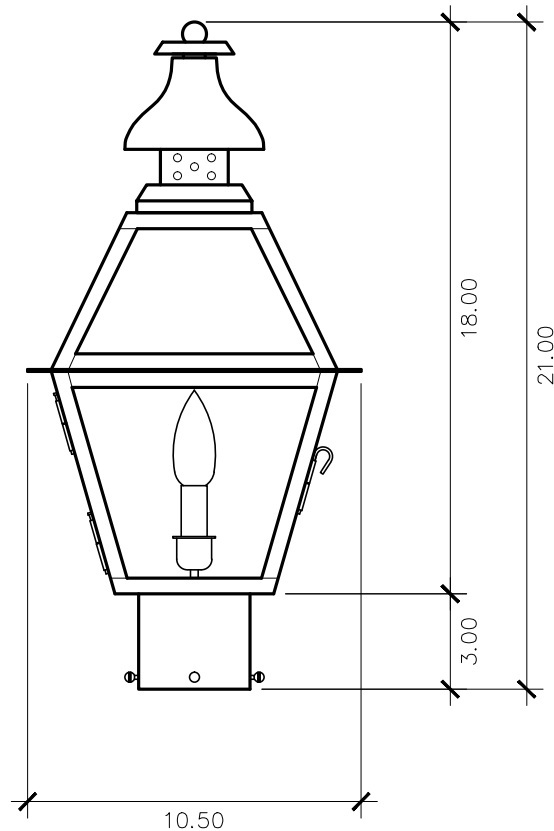

NeoCharleston Collection

N - 5
post mount

21h x 10.5w x 10.5d

ELECTRIC OPTIONS

- ☒ Medium Base Socket
- ☐ Frosted Chimney
- ☒ Single Brass Candle
- ☒ Single Brass Tall Candle
- ☒ 2 Light Brass Cluster
- ☒ 2 Light Tall Brass Cluster
- ☐ 3 Light Brass Cluster
- ☐ 4 Light Brass Cluster
- ☒ Drip Candle Covers

GAS OPTIONS

- ☒ Single Brass Burner
- ☐ Double Brass Burner
- ☐ Triple Brass Burner
- ☒ Extra Tall Burner
- ☒ LP Brass Burner
- ☒ Palmetto Flame Brass Burner
- ☒ Bat Flame Brass Burner
- ☐ Hidden Gas Line

GLASS OPTIONS

- ☒ Tempered Clear
- ☒ Seeded
- ☒ Artique

ACCESSORIES

- ☒ Solid Copper Top
- ☒ Copper Panels
- ☒ Top Copper Ring
- ☒ Brass Cross Bars
- ☒ Copper Cross Bars
- ☐ Top Loop
- ☐ Full Scroll
- ☐ Backward Scroll
- ☐ Side Scrolls
- ☐ Down Scrolls
- ☐ Top Loop Hanger
- ☒ Wall Bracket WBC
- ☐ Wall Yoke
- ☐ Extender Bracket
- ☐ Top Mount
- ☐ Top Hole Backplate
- ☒ Pier Mount
- ☒ Pier Mount Cover

FINISHES

- ☒ Solid Copper
- ☒ Aged Bronze
- ☒ Powder Coated Black
- ☐ Silver

STANDARD FEATURES

Solid Copper
Tempered Clear Glass
Electric: Medium Base Socket
Gas: Single Brass Burner
Mounts on Standard Poles or Pier Mounts
of 3" Diameter

* Shown with Optional Brass Candle

Lantern & Scroll

a brilliant first impression