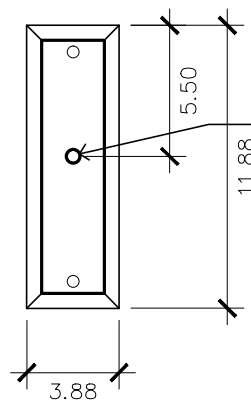

- Non-Tempered Clear
- Seeded
- Artique

ACCESSORIES

- Solid Copper Top
- Copper Panels
- Top Copper Ring
- Brass Cross Bars
- Copper Cross Bars
- Top Loop
- Full Scroll
- Backward Scroll
- Side Scrolls
- Down Scrolls
- Top Loop Hanger
- Wall Bracket WBC
- Wall Yoke
- Extender Bracket
- Top Mount
- Top Hole Backplate
- Pier Mount
- Pier Mount Cover

FINISHES

- Solid Copper
- Aged Bronze
- Powder Coated Black
- Silver

BACKPLATE

Mounting Hole

* Top of Fixture to Mounting Hole is 11.25"

STANDARD FEATURES

Solid Copper
Tempered Clear Glass
Electric: Single Brass Candle