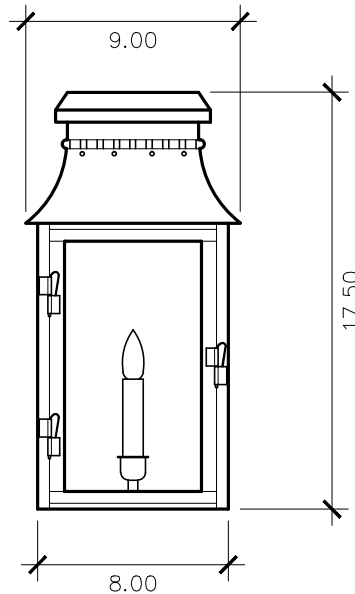

Old Village Collection

OV - 175E
wall mount

17.5h x 9w x 7d

ELECTRIC OPTIONS

- Medium Base Socket
- Frosted Chimney
- Single Brass Candle
- Single Brass Tall Candle
- 2 Light Brass Cluster
- 2 Light Tall Brass Cluster
- 3 Light Brass Cluster
- 4 Light Brass Cluster
- Drip Candle Covers

- Non-Tempered Clear
- Seeded
- Artique

ACCESSORIES

- Solid Copper Top
- Copper Panels
- Top Copper Ring
- Brass Cross Bars
- Copper Cross Bars
- Top Loop
- Full Scroll
- Backward Scroll
- Side Scrolls
- Down Scrolls
- Top Loop Hanger
- Wall Bracket WBC
- Wall Yoke
- Extender Bracket
- Top Mount
- Top Hole Backplate
- Pier Mount
- Pier Mount Cover

FINISHES

- Solid Copper
- Aged Bronze
- Powder Coated Black
- Silver

BACKPLATE

Mounting Hole

* Top of Fixture to Mounting Hole is 11.25"

STANDARD FEATURES

Solid Copper
Tempered Clear Glass
Electric: Single Brass Candle