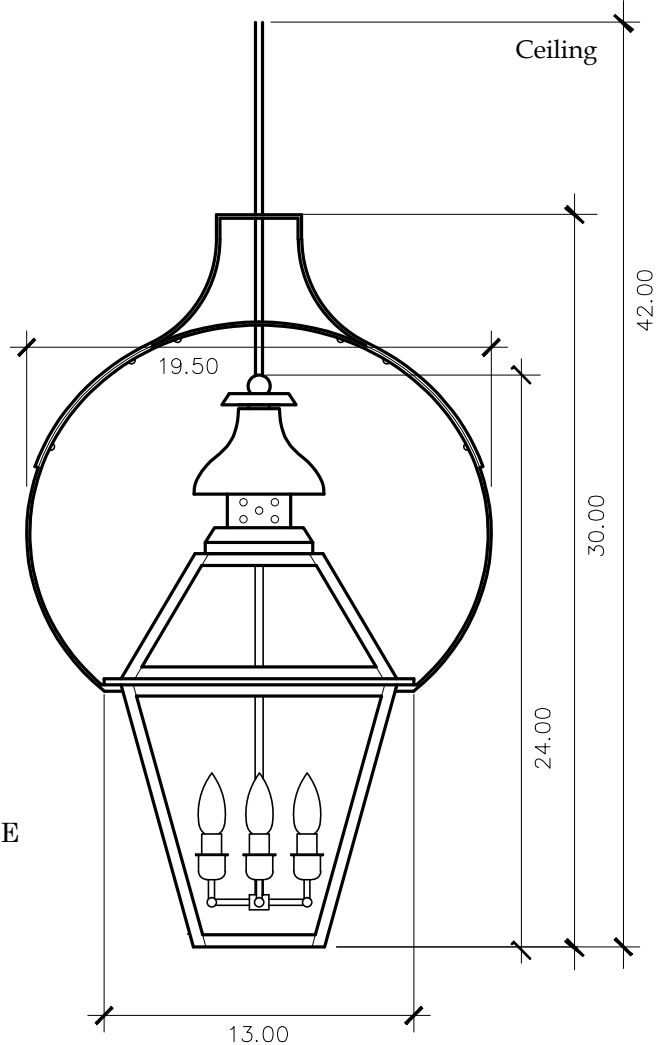

Tradd Street Collection

T - 33
hanging yoke

42h x 19.5w x 13d

ELECTRIC OPTIONS

- ☒ Medium Base Socket
- ☒ Frosted Chimney
- ☐ Single Brass Candle
- ☐ Single Brass Tall Candle
- ☒ 2 Light Brass Cluster
- ☒ 2 Light Tall Brass Cluster
- ☒ 3 Light Brass Cluster
- ☒ 4 Light Brass Cluster
- ☒ Drip Candle Covers

GAS OPTIONS

- ☒ Single Brass Burner
- ☒ Double Brass Burner
- ☐ Triple Brass Burner
- ☐ Extra Tall Burner
- ☒ LP Brass Burner
- ☒ Palmetto Flame Brass Burner
- ☒ Bat Flame Brass Burner
- ☐ Hidden Gas Line

GLASS OPTIONS

- ☒ Tempered Clear
- ☒ Seeded
- ☒ Artique

ACCESSORIES

- ☒ Solid Copper Top
- ☒ Copper Panels
- ☒ Top Copper Ring
- ☒ Brass Cross Bars
- ☒ Copper Cross Bars
- ☐ Top Loop
- ☐ Full Scroll
- ☐ Backward Scroll
- ☐ Side Scrolls
- ☐ Down Scrolls
- ☐ Top Loop Hanger
- ☐ Wall Bracket WBC
- ☐ Wall Yoke
- ☐ Extender Bracket
- ☐ Top Mount
- ☐ Top Hole Backplate
- ☐ Pier Mount
- ☐ Pier Mount Cover

FINISHES

- ☒ Solid Copper
- ☒ Aged Bronze
- ☒ Powder Coated Black
- ☒ Silver

STANDARD FEATURES

Solid Copper
Tempered Clear Glass
Electric: 3 Light Brass Cluster
Gas: Single Brass Burner
Can be shortened to 36" overall

* Shown with Standard 3 Light Brass Cluster

Lantern & Scroll
a brilliant first impression