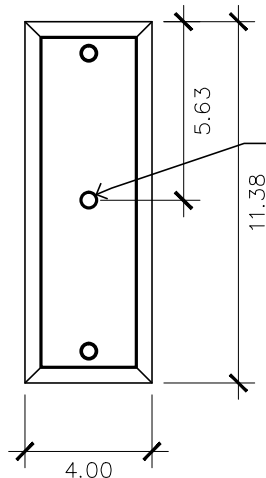

28h x 7w x 9.5d

ELECTRIC OPTIONS

- Medium Base Socket
- Frosted Chimney
- Single Brass Candle
- Single Brass Tall Candle
- 2 Light Brass Cluster
- 2 Light Tall Brass Cluster
- 3 Light Brass Cluster
- 4 Light Brass Cluster
- Drip Candle Covers

- Tempered Clear
- Seeded
- Artique

ACCESSORIES

- Solid Copper Top
- Copper Panels
- Top Copper Ring
- Brass Cross Bars
- Copper Cross Bars
- Top Loop
- Full Scroll
- Backward Scroll
- Side Scrolls
- Down Scrolls
- Top Loop Hanger
- Wall Bracket WBC
- Wall Yoke
- Extender Bracket
- Top Mount
- Top Hole Backplate
- Pier Mount
- Pier Mount Cover

FINISHES

- Solid Copper
- Aged Bronze
- Powder Coated Black
- Silver

BACKPLATE

Mounting Hole

* Top of Fixture to Mounting Hole is 14.5"

STANDARD FEATURES

Solid Copper
Tempered Clear Glass
Electric: Single Brass Candle
Gas: Single Brass Burner