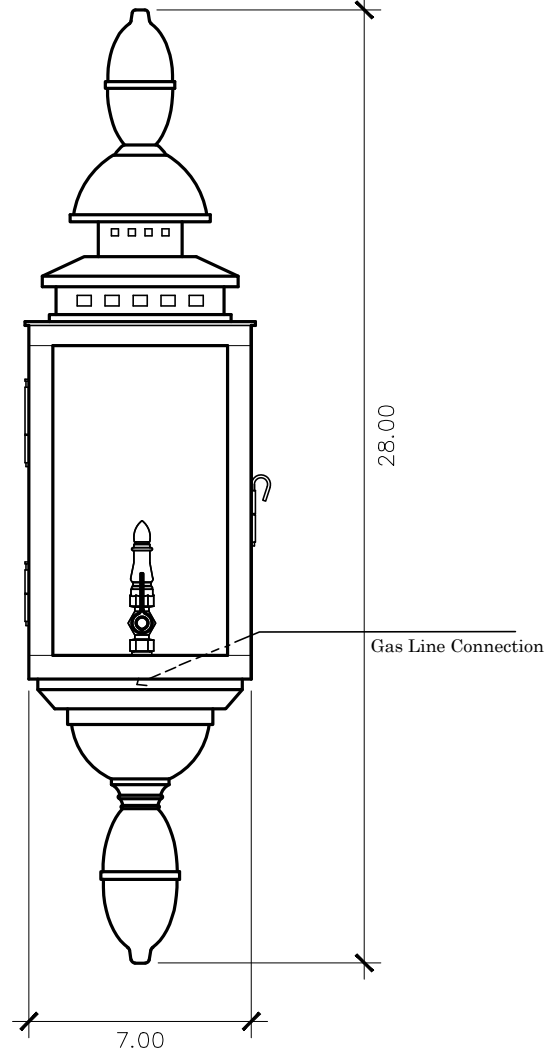

Vauxhall Collection

YB - 1501V2
wall mount

ELECTRIC OPTIONS

- Medium Base Socket
- Frosted Chimney
- Single Brass Candle
- Single Brass Tall Candle
- 2 Light Brass Cluster
- 2 Light Tall Brass Cluster
- 3 Light Brass Cluster
- 4 Light Brass Cluster
- Drip Candle Covers

- Tempered Clear
- Seeded
- Artique

ACCESSORIES

- Solid Copper Top
- Copper Panels
- Top Copper Ring
- Brass Cross Bars
- Copper Cross Bars
- Top Loop
- Full Scroll
- Backward Scroll
- Side Scrolls
- Down Scrolls
- Top Loop Hanger
- Wall Bracket WBC
- Wall Yoke
- Extender Bracket
- Top Mount
- Top Hole Backplate
- Pier Mount
- Pier Mount Cover

FINISHES

- Solid Copper
- Aged Bronze
- Powder Coated Black
- Silver

28h x 7w x 9.5d

BACKPLATE

Mounting Hole

* Top of Fixture to Mounting Hole is 14.5"

STANDARD FEATURES

Solid Copper
Tempered Clear Glass
Electric: Single Brass Candle
Gas: Single Brass Burner