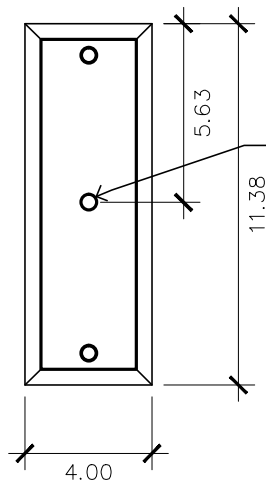

- Tempered Clear
- Seeded
- Artique

ACCESSORIES

- Solid Copper Top
- Copper Panels
- Top Copper Ring
- Brass Cross Bars
- Copper Cross Bars
- Top Loop
- Full Scroll
- Backward Scroll
- Side Scrolls
- Down Scrolls
- Top Loop Hanger
- Wall Bracket WBC
- Wall Yoke
- Extender Bracket
- Top Mount
- Top Hole Backplate
- Pier Mount
- Pier Mount Cover

FINISHES

- Solid Copper
- Aged Bronze
- Powder Coated Black
- Silver

28h x 7w x 9.5d

BACKPLATE

Mounting Hole

* Top of Fixture to Mounting Hole is 14.5"

STANDARD FEATURES

Solid Copper
Tempered Clear Glass
Electric: Single Brass Candle
Gas: Single Brass Burner