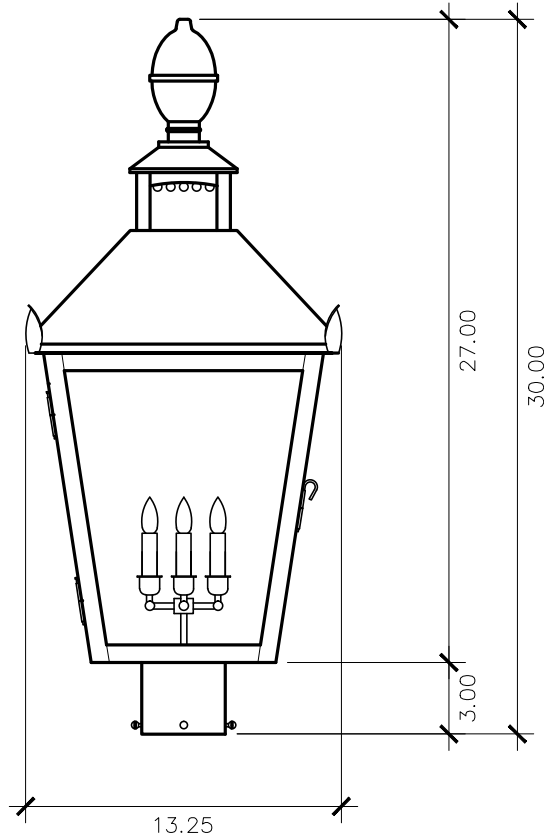

Mint Street Collection

MS - 1
post mount

30h x 13.25w x 13.25d

ELECTRIC OPTIONS

- ☒ Medium Base Socket
- ☒ Frosted Chimney
- ☒ Single Brass Candle
- ☒ Single Brass Tall Candle
- ☒ 2 Light Brass Cluster
- ☒ 2 Light Tall Brass Cluster
- ☒ 3 Light Brass Cluster
- ☒ 4 Light Brass Cluster
- ☒ Drip Candle Covers

GAS OPTIONS

- ☒ Single Brass Burner
- ☒ Double Brass Burner
- ☐ Triple Brass Burner
- ☒ Extra Tall Burner
- ☒ LP Brass Burner
- ☒ Palmetto Flame Brass Burner
- ☒ Bat Flame Brass Burner
- ☐ Hidden Gas Line

GLASS OPTIONS

- ☒ Tempered Clear
- ☒ Seeded
- ☒ Artique

ACCESSORIES

- ☐ Solid Copper Top
- ☐ Copper Panels
- ☐ Top Copper Ring
- ☒ Brass Cross Bars
- ☒ Copper Cross Bars
- ☐ Top Loop
- ☐ Full Scroll
- ☐ Backward Scroll
- ☐ Side Scrolls
- ☐ Down Scrolls
- ☐ Top Loop Hanger
- ☒ Wall Bracket WBC
- ☐ Wall Yoke
- ☐ Extender Bracket
- ☐ Top Mount
- ☐ Top Hole Backplate
- ☒ Pier Mount
- ☒ Pier Mount Cover

FINISHES

- ☒ Solid Copper
- ☒ Aged Bronze
- ☒ Powder Coated Black
- ☐ Silver

STANDARD FEATURES

Solid Copper
Tempered Clear Glass
Electric: Frosted Chimney
Gas: Single Brass Burner
Mounts on Standard Poles or Pier Mounts
of 3" Diameter

* Shown with Optional 3 Light Brass Cluster

Lantern & Scroll

a brilliant first impression