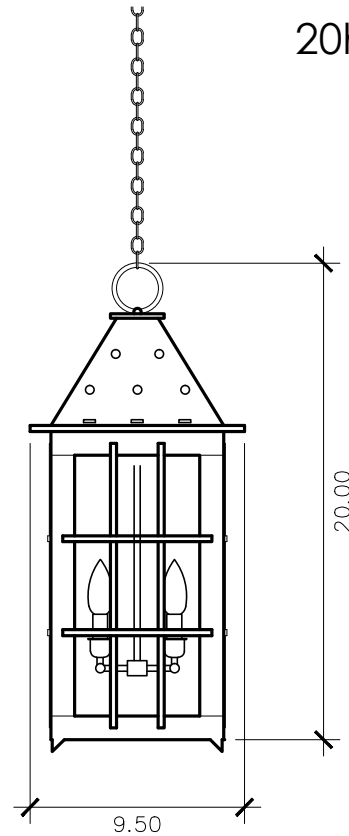

St. Michael's Alley

Collection

SM - 3
hanging

ELECTRIC OPTIONS

- Medium Base Socket
- Frosted Chimney
- Single Brass Candle
- Single Brass Tall Candle
- 2 Light Brass Cluster
- 2 Light Tall Brass Cluster
- 3 Light Brass Cluster
- 4 Light Brass Cluster
- Drip Candle Covers

- Non-Tempered Clear
- Seeded
- Artique

ACCESSORIES

- Solid Copper Top
- Copper Panels
- Top Copper Ring
- Brass Cross Bars
- Copper Cross Bars
- Top Loop
- Full Scroll
- Backward Scroll
- Side Scrolls
- Down Scrolls
- Top Loop Hanger
- Wall Bracket WBC
- Wall Yoke
- Extender Bracket
- Top Mount
- Top Hole Backplate
- Pier Mount
- Pier Mount Cover

FINISHES

- Solid Copper
- Aged Bronze
- Powder Coated Black
- Silver

20h x 9.5w x 9.5d

CEILING MOUNTING PLATE

STANDARD FEATURES

Solid Copper
Tempered Clear Glass
Electric: 2 Light Brass Cluster
Gas: Not Available on this Model