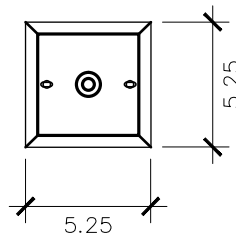

CEILING MOUNTING PLATE

STANDARD FEATURES

Solid Copper
Tempered Clear Glass
Electric: 2 Light Brass Cluster
Gas: Not Available on this Model

* Shown with Standard 2 Light Cluster

Lantern & Scroll

a brilliant first impression