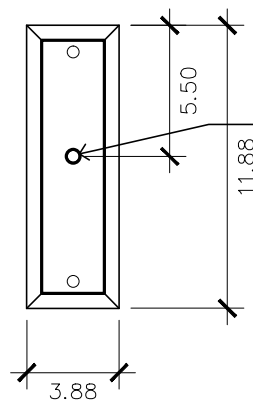

## ACCESSORIES

- Solid Copper Top
- Copper Panels
- Top Copper Ring
- Brass Cross Bars
- Copper Cross Bars
- Top Loop
- Full Scroll
- Backward Scroll
- Side Scrolls
- Down Scrolls
- Top Loop Hanger
- Wall Bracket WBC
- Wall Yoke
- Extender Bracket
- Top Mount
- Top Hole Backplate
- Pier Mount
- Pier Mount Cover

## BACKPLATE

Mounting Hole

\* Top of Fixture to Mounting Hole is 14"