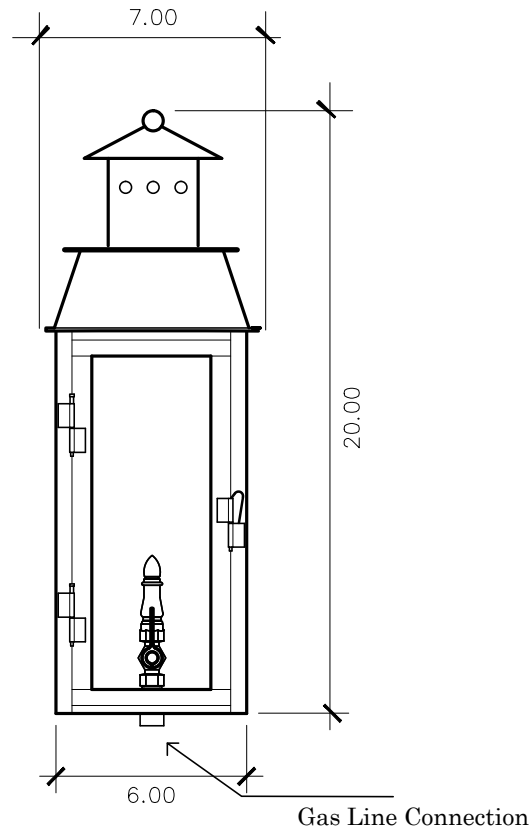

# St. Phillip's Street Collection

SP - 1752G  
wall mount

20 x 7w x 7d

## BACKPLATE

Mounting Hole

\* Top of Fixture to Mounting Hole is 14"