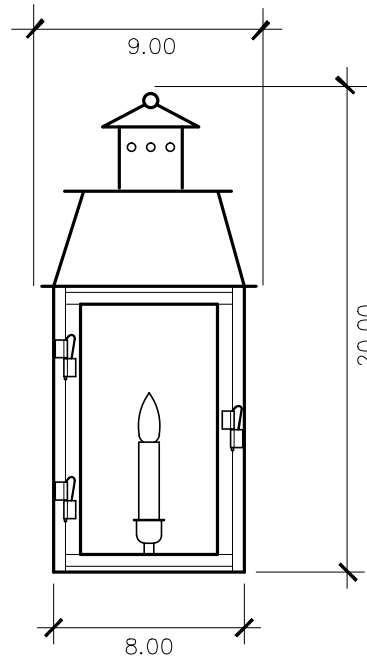

St. Phillip's Street Collection

SP - 175E
wall mount

20h x 9w x 7.5d

ELECTRIC OPTIONS

- Medium Base Socket
- Frosted Chimney
- Single Brass Candle
- Single Brass Tall Candle
- 2 Light Brass Cluster
- 2 Light Tall Brass Cluster
- 3 Light Brass Cluster
- 4 Light Brass Cluster
- Drip Candle Covers

- Non-Tempered Clear
- Seeded
- Artique

ACCESSORIES

- Solid Copper Top
- Copper Panels
- Top Copper Ring
- Brass Cross Bars
- Copper Cross Bars
- Top Loop
- Full Scroll
- Backward Scroll
- Side Scrolls
- Down Scrolls
- Top Loop Hanger
- Wall Bracket WBC
- Wall Yoke
- Extender Bracket
- Top Mount
- Top Hole Backplate
- Pier Mount
- Pier Mount Cover

FINISHES

- Solid Copper
- Aged Bronze
- Powder Coated Black
- Silver

BACKPLATE

Mounting Hole

* Top of Fixture to Mounting Hole is 15"

STANDARD FEATURES

Solid Copper
Tempered Clear Glass
Electric: Single Brass Candle