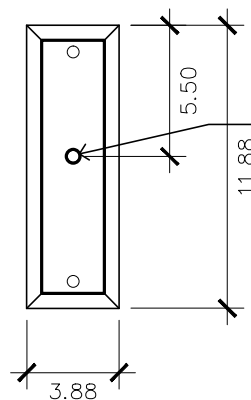

BACKPLATE

Mounting Hole

* Top of Fixture to Mounting Hole is 15"

STANDARD FEATURES

Solid Copper
Tempered Clear Glass
Electric: Single Brass Candle

* Shown with Standard Single Brass Candle

Lantern & Scroll

a brilliant first impression

2041 South Blvd. Suite C, Charlotte, NC 28203 - 704.333.5088 - buyfrom@lanternandscroll.com