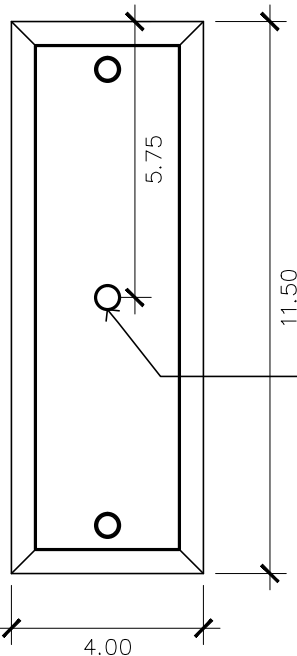

Canaan Cities

Collection

CC - 1001
wall mount

10.5h x 5.25w x 7.25d

ELECTRIC OPTIONS

- Medium Base Socket
- Frosted Chimney
- Single Brass Candle
- Single Brass Tall Candle
- 2 Light Brass Cluster
- 2 Light Tall Brass Cluster
- 3 Light Brass Cluster
- 4 Light Brass Cluster
- Drip Candle Covers

- Non-Tempered Clear
- Seeded
- Artique

ACCESSORIES

- Solid Copper Top
- Copper Panels
- Top Copper Ring
- Brass Cross Bars
- Copper Cross Bars
- Top Loop
- Full Scroll
- Backward Scroll
- Side Scrolls
- Down Scrolls
- Top Loop Hanger
- Wall Bracket WBC
- Wall Yoke
- Extender Bracket
- Top Mount
- Top Hole Backplate
- Pier Mount
- Pier Mount Cover

FINISHES

- Solid Copper
- Aged Bronze
- Powder Coated Black
- Silver

BACKPLATE

BACKPLATE

Mounting Hole

* Top of Fixture to Mounting Hole is 8.5"

STANDARD FEATURES

Solid Copper
Tempered Clear Glass
Electric: Single Brass Candle