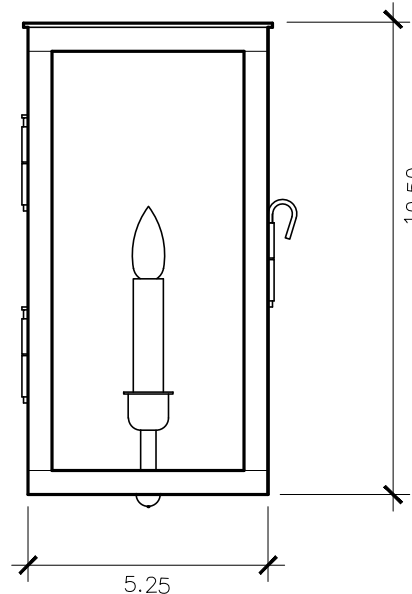

Canaan Cities

Collection

CC - 1001
wall mount

10.5h x 5.25w x 7.25d

ELECTRIC OPTIONS

- Medium Base Socket
- Frosted Chimney
- Single Brass Candle
- Single Brass Tall Candle
- 2 Light Brass Cluster
- 2 Light Tall Brass Cluster
- 3 Light Brass Cluster
- 4 Light Brass Cluster
- Drip Candle Covers

- Non-Tempered Clear
- Seeded
- Artique

ACCESSORIES

- Solid Copper Top
- Copper Panels
- Top Copper Ring
- Brass Cross Bars
- Copper Cross Bars
- Top Loop
- Full Scroll
- Backward Scroll
- Side Scrolls
- Down Scrolls
- Top Loop Hanger
- Wall Bracket WBC
- Wall Yoke
- Extender Bracket
- Top Mount
- Top Hole Backplate
- Pier Mount
- Pier Mount Cover

FINISHES

- Solid Copper
- Aged Bronze
- Powder Coated Black
- Silver

BACKPLATE

BACKPLATE

Mounting Hole

* Top of Fixture to Mounting Hole is 8.5"

STANDARD FEATURES

Solid Copper
Tempered Clear Glass
Electric: Single Brass Candle