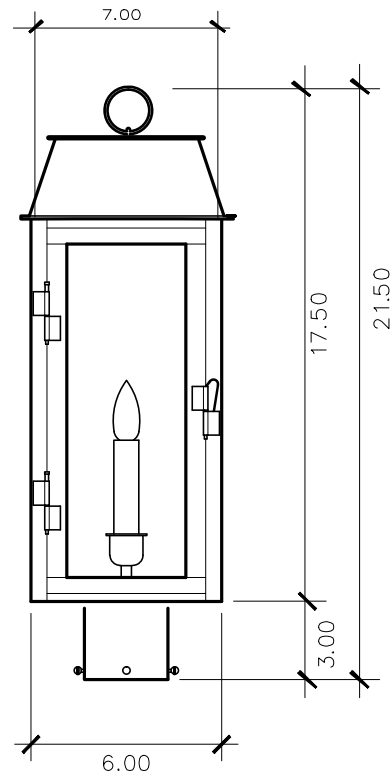

Georgetown Collection

GT - 1754
post mount

21.5h x 7w x 6d

ELECTRIC OPTIONS

- ☒ Medium Base Socket
- ☒ Frosted Chimney
- ☒ Single Brass Candle
- ☒ Single Brass Tall Candle
- ☒ 2 Light Brass Cluster
- ☒ 2 Light Tall Brass Cluster
- ☐ 3 Light Brass Cluster
- ☐ 4 Light Brass Cluster
- ☒ Drip Candle Covers

GAS OPTIONS

- ☐ Single Brass Burner
- ☐ Double Brass Burner
- ☐ Triple Brass Burner
- ☐ Extra Tall Burner
- ☐ LP Brass Burner
- ☐ Palmetto Flame Brass Burner
- ☐ Bat Flame Brass Burner
- ☐ Hidden Gas Line

GLASS OPTIONS

- ☒ Tempered Clear
- ☒ Seeded
- ☒ Artique

ACCESSORIES

- ☐ Solid Copper Top
- ☐ Copper Panels
- ☒ Top Copper Ring
- ☒ Brass Cross Bars
- ☒ Copper Cross Bars
- ☐ Top Loop
- ☐ Full Scroll
- ☐ Backward Scroll
- ☐ Side Scrolls
- ☐ Down Scrolls
- ☐ Top Loop Hanger
- ☒ Wall Bracket WBC
- ☐ Wall Yoke
- ☐ Extender Bracket
- ☐ Top Mount
- ☐ Top Hole Backplate
- ☒ Pier Mount
- ☒ Pier Mount Cover

FINISHES

- ☒ Solid Copper
- ☒ Aged Bronze
- ☒ Powder Coated Black
- ☐ Silver

STANDARD FEATURES

Solid Copper
Tempered Clear Glass
Electric: Single Brass Candle
Mounts on Standard Poles or Pier Mounts
of 3" Diameter

* Shown with Single Brass Tall Candle

Lantern & Scroll

a brilliant first impression

2041 South Blvd. Suite C, Charlotte, NC 28203 - 704.333.5088 - buyfrom@lanternandscroll.com