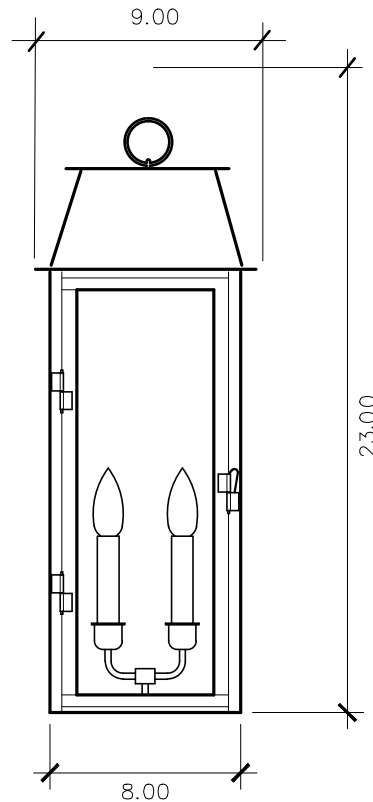

23h x 9w x 7d

ELECTRIC OPTIONS

- Medium Base Socket
- Frosted Chimney
- Single Brass Candle
- Single Brass Tall Candle
- 2 Light Brass Cluster
- 2 Light Tall Brass Cluster
- 3 Light Brass Cluster
- 4 Light Brass Cluster
- Drip Candle Covers

- Non-Tempered Clear
- Seeded
- Artique

ACCESSORIES

- Solid Copper Top
- Copper Panels
- Top Copper Ring
- Brass Cross Bars
- Copper Cross Bars
- Top Loop
- Full Scroll
- Backward Scroll
- Side Scrolls
- Down Scrolls
- Top Loop Hanger
- Wall Bracket WBC
- Wall Yoke
- Extender Bracket
- Top Mount
- Top Hole Backplate
- Pier Mount
- Pier Mount Cover

FINISHES

- Solid Copper
- Aged Bronze
- Powder Coated Black
- Silver

BACKPLATE

Mounting Hole

* Top of Fixture to Mounting Hole is 13"

STANDARD FEATURES

Solid Copper
Tempered Clear Glass
Electric: Single Brass Candle