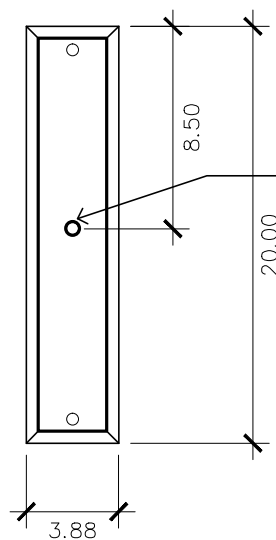

23h x 9w x 7d

ELECTRIC OPTIONS

- Medium Base Socket
- Frosted Chimney
- Single Brass Candle
- Single Brass Tall Candle
- 2 Light Brass Cluster
- 2 Light Tall Brass Cluster
- 3 Light Brass Cluster
- 4 Light Brass Cluster
- Drip Candle Covers

- Non-Tempered Clear
- Seeded
- Artique

ACCESSORIES

- Solid Copper Top
- Copper Panels
- Top Copper Ring
- Brass Cross Bars
- Copper Cross Bars
- Top Loop
- Full Scroll
- Backward Scroll
- Side Scrolls
- Down Scrolls
- Top Loop Hanger
- Wall Bracket WBC
- Wall Yoke
- Extender Bracket
- Top Mount
- Top Hole Backplate
- Pier Mount
- Pier Mount Cover

FINISHES

- Solid Copper
- Aged Bronze
- Powder Coated Black
- Silver

BACKPLATE

Mounting Hole

* Top of Fixture to Mounting Hole is 13"

STANDARD FEATURES

Solid Copper
Tempered Clear Glass
Electric: Single Brass Candle