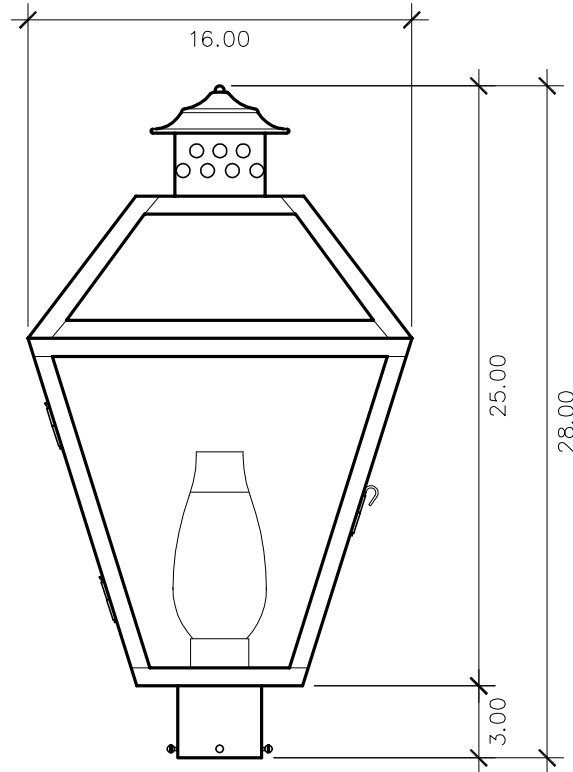

Broad Street Collection

BS - 15
post mount

28h x 16w x 16d

ELECTRIC OPTIONS

- ☒ Medium Base Socket
- ☒ Frosted Chimney
- ☒ Single Brass Candle
- ☒ Single Brass Tall Candle
- ☒ 2 Light Brass Cluster
- ☒ 2 Light Tall Brass Cluster
- ☒ 3 Light Brass Cluster
- ☒ 4 Light Brass Cluster
- ☒ Drip Candle Covers

GAS OPTIONS

- ☒ Single Brass Burner
- ☒ Double Brass Burner
- ☒ Triple Brass Burner
- ☒ Extra Tall Burner
- ☒ LP Brass Burner
- ☒ Palmetto Flame Brass Burner
- ☒ Bat Flame Brass Burner
- ☐ Hidden Gas Line

GLASS OPTIONS

- ☒ Tempered Clear
- ☒ Seeded
- ☒ Artique

ACCESSORIES

- ☒ Solid Copper Top
- ☒ Copper Panels
- ☒ Top Copper Ring
- ☒ Brass Cross Bars
- ☒ Copper Cross Bars
- ☐ Top Loop
- ☐ Full Scroll
- ☐ Backward Scroll
- ☐ Side Scrolls
- ☐ Down Scrolls
- ☐ Top Loop Hanger
- ☒ Wall Bracket WBC
- ☐ Wall Yoke
- ☐ Extender Bracket
- ☐ Top Mount
- ☐ Top Hole Backplate
- ☒ Pier Mount
- ☒ Pier Mount Cover

FINISHES

- ☒ Solid Copper
- ☒ Aged Bronze
- ☒ Powder Coated Black
- ☐ Silver

STANDARD FEATURES

Solid Copper
Tempered Clear Glass
Electric: Frosted Chimney
Gas: Single Brass Burner
Mounts on Standard Poles or Pier Mounts
of 3" Diameter

* Shown with Standard Frosted Chimney

Lantern & Scroll

a brilliant first impression