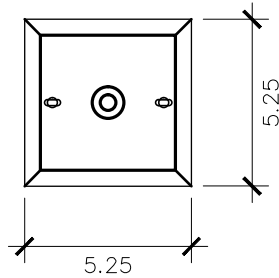

CEILING MOUNTING PLATE

STANDARD FEATURES

Solid Copper
Tempered Clear Glass
Electric: 3 Light Brass Cluster
Gas: Not Available on This Model
Includes 18" of Chain

* Shown with Standard 3 Light Brass Cluster

Lantern & Scroll

a brilliant first impression