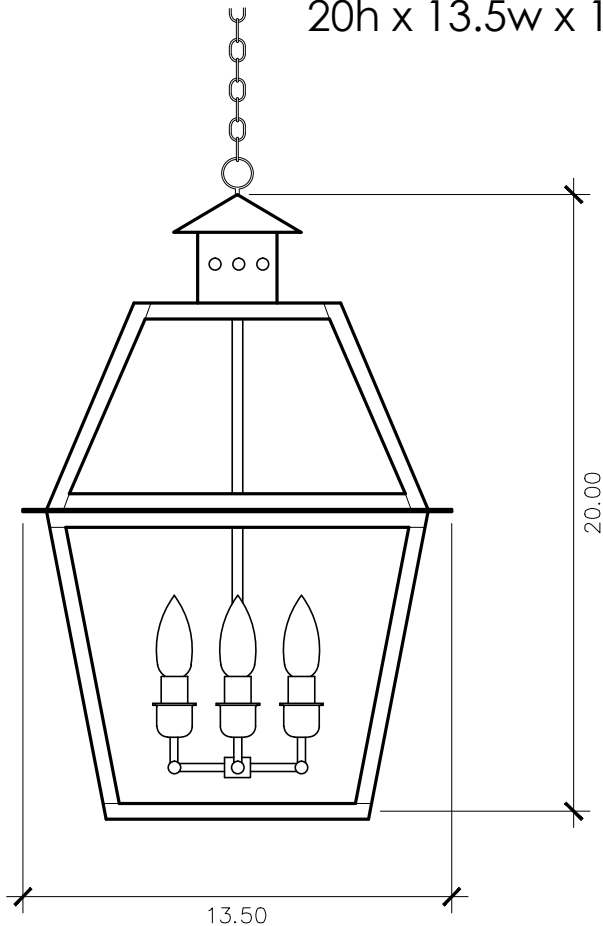

ELECTRIC OPTIONS

- Medium Base Socket
- Frosted Chimney
- Single Brass Candle
- Single Brass Tall Candle
- 2 Light Brass Cluster
- 2 Light Tall Brass Cluster
- 3 Light Brass Cluster
- 4 Light Brass Cluster
- Drip Candle Covers

- Tempered Clear
- Seeded
- Artique

ACCESSORIES

- Solid Copper Top
- Copper Panels
- Top Copper Ring
- Brass Cross Bars
- Copper Cross Bars
- Top Loop
- Full Scroll
- Backward Scroll
- Side Scrolls
- Down Scrolls
- Top Loop Hanger
- Wall Bracket WBC
- Wall Yoke
- Extender Bracket
- Top Mount
- Top Hole Backplate
- Pier Mount
- Pier Mount Cover

FINISHES

- Solid Copper
- Aged Bronze
- Powder Coated Black
- Silver

20h x 13.5w x 13.5d

CEILING MOUNTING PLATE

STANDARD FEATURES

Solid Copper
Tempered Clear Glass
Electric: 3 Light Brass Cluster
Gas: Not Available on This Model
Includes 18" of Chain