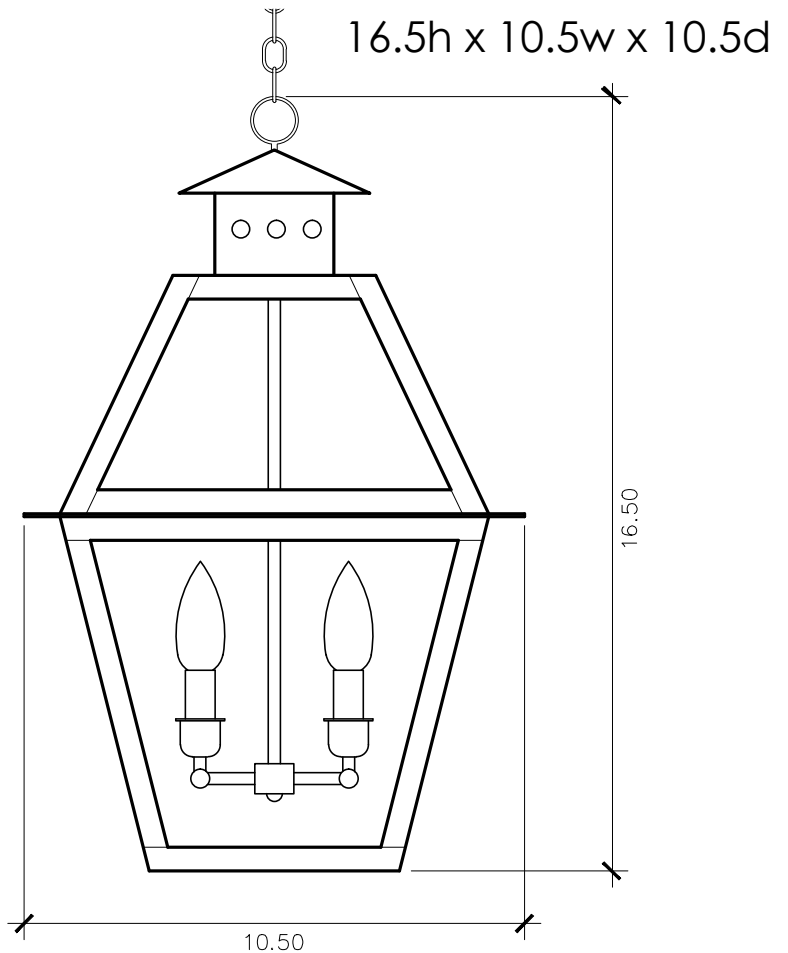

ELECTRIC OPTIONS

- ☒ Medium Base Socket
- ☐ Frosted Chimney
- ☐ Single Brass Candle
- ☐ Single Brass Tall Candle
- ☒ 2 Light Brass Cluster
- ☐ 2 Light Tall Brass Cluster
- ☐ 3 Light Brass Cluster
- ☐ 4 Light Brass Cluster
- ☒ Drip Candle Covers

GAS OPTIONS

- ☐ Single Brass Burner
- ☐ Double Brass Burner
- ☐ Triple Brass Burner
- ☐ Extra Tall Burner
- ☐ LP Brass Burner
- ☐ Palmetto Flame Brass Burner
- ☐ Bat Flame Brass Burner
- ☐ Hidden Gas Line

GLASS OPTIONS

- ☒ Tempered Clear
- ☒ Seeded
- ☒ Artique

ACCESSORIES

- ☒ Solid Copper Top
- ☒ Copper Panels
- ☐ Top Copper Ring
- ☒ Brass Cross Bars
- ☒ Copper Cross Bars
- ☐ Top Loop
- ☐ Full Scroll
- ☐ Backward Scroll
- ☐ Side Scrolls
- ☐ Down Scrolls
- ☐ Top Loop Hanger
- ☐ Wall Bracket WBC
- ☐ Wall Yoke
- ☐ Extender Bracket
- ☐ Top Mount
- ☐ Top Hole Backplate
- ☐ Pier Mount
- ☐ Pier Mount Cover

FINISHES

- ☒ Solid Copper
- ☒ Aged Bronze
- ☒ Powder Coated Black
- ☒ Silver