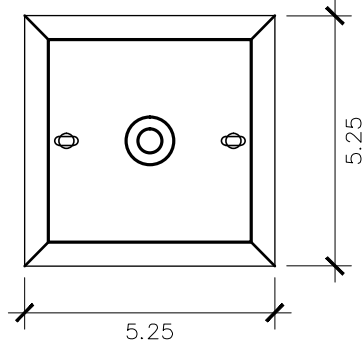

CEILING MOUNTING PLATE

STANDARD FEATURES

Solid Copper
Tempered Clear Glass
Electric: 2 Light Brass Cluster
Gas: Not Available On This Model
Includes 18" of Chain

* Shown with Standard 2 Light Brass Cluster

Lantern & Scroll

a brilliant first impression