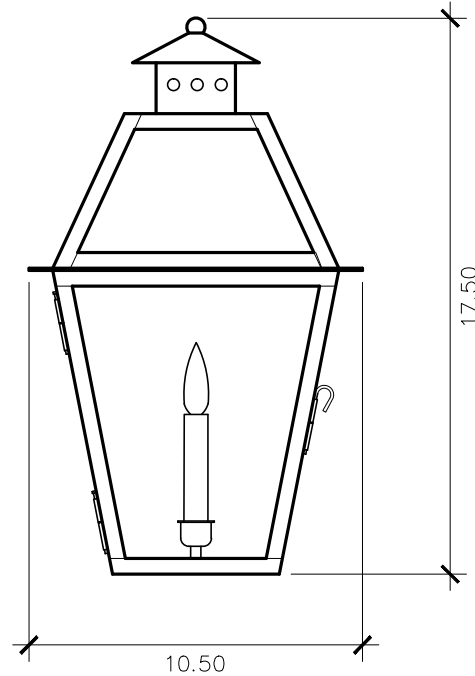

# Columbia Collection

Cola - 175E  
wall mount

17.5h x 10.5w x 7.75d

## BACKPLATE

Mounting Hole

\* Top of Fixture to Mounting Hole is 13"