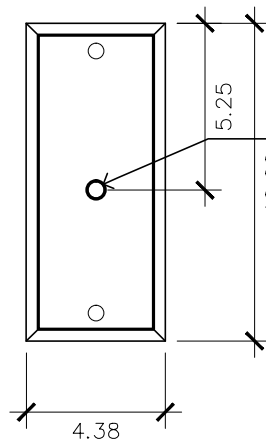

## ACCESSORIES

- Solid Copper Top
- Copper Panels
- Top Copper Ring
- Brass Cross Bars
- Copper Cross Bars
- Top Loop
- Full Scroll
- Backward Scroll
- Side Scrolls
- Down Scrolls
- Top Loop Hanger
- Wall Bracket WBC
- Wall Yoke
- Extender Bracket
- Top Mount
- Top Hole Backplate
- Pier Mount
- Pier Mount Cover

## BACKPLATE

Mounting Hole

\* Top of Fixture to Mounting Hole is 13"