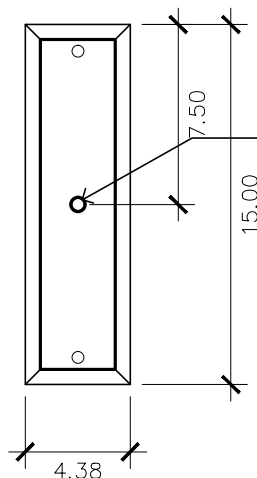

- Non-Tempered Clear
- Seeded
- Artique

ACCESSORIES

- Solid Copper Top
- Copper Panels
- Top Copper Ring
- Brass Cross Bars
- Copper Cross Bars
- Top Loop
- Full Scroll
- Backward Scroll
- Side Scrolls
- Down Scrolls
- Top Loop Hanger
- Wall Bracket WBC
- Wall Yoke
- Extender Bracket
- Top Mount
- Top Hole Backplate
- Pier Mount
- Pier Mount Cover

FINISHES

- Solid Copper
- Aged Bronze
- Powder Coated Black
- Silver

BACKPLATE

Mounting Hole

* Top of Fixture to Mounting Hole is 13"

STANDARD FEATURES

Solid Copper
Tempered Clear Glass
Electric: Frosted Chimney