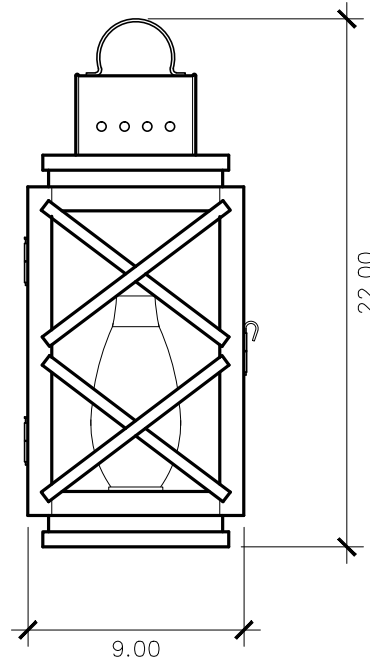

High Battery

Collection

HB - 29E
wall mount

22h x 9w x 11.5d

ELECTRIC OPTIONS

- Medium Base Socket
- Frosted Chimney
- Single Brass Candle
- Single Brass Tall Candle
- 2 Light Brass Cluster
- 2 Light Tall Brass Cluster
- 3 Light Brass Cluster
- 4 Light Brass Cluster
- Drip Candle Covers

GAS OPTIONS

- Single Brass Burner
- Double Brass Burner
- Triple Brass Burner
- Extra Tall Burner
- LP Brass Burner
- Palmetto Flame Brass Burner
- Bat Flame Brass Burner
- Hidden Gas Line

GLASS OPTIONS

- Non-Tempered Clear
- Seeded
- Artique

ACCESSORIES

- Solid Copper Top
- Copper Panels
- Top Copper Ring
- Brass Cross Bars
- Copper Cross Bars
- Top Loop
- Full Scroll
- Backward Scroll
- Side Scrolls
- Down Scrolls
- Top Loop Hanger
- Wall Bracket WBC
- Wall Yoke
- Extender Bracket
- Top Mount
- Top Hole Backplate
- Pier Mount
- Pier Mount Cover

FINISHES

- Solid Copper
- Aged Bronze
- Powder Coated Black
- Silver

BACKPLATE

Mounting Hole

* Top of Fixture to Mounting Hole is 13"

STANDARD FEATURES

Solid Copper
Tempered Clear Glass
Electric: Frosted Chimney