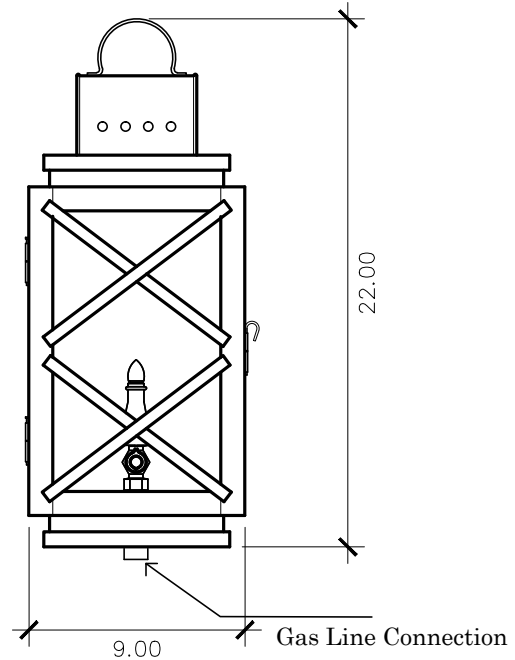

High Battery Collection

HB - 29G
wall mount

22h x 9w x 11.5d

ELECTRIC OPTIONS

- Medium Base Socket
- Frosted Chimney
- Single Brass Candle
- Single Brass Tall Candle
- 2 Light Brass Cluster
- 2 Light Tall Brass Cluster
- 3 Light Brass Cluster
- 4 Light Brass Cluster
- Drip Candle Covers

- Non-Tempered Clear
- Seeded
- Artique

ACCESSORIES

- Solid Copper Top
- Copper Panels
- Top Copper Ring
- Brass Cross Bars
- Copper Cross Bars
- Top Loop
- Full Scroll
- Backward Scroll
- Side Scrolls
- Down Scrolls
- Top Loop Hanger
- Wall Bracket WBC
- Wall Yoke
- Extender Bracket
- Top Mount
- Top Hole Backplate
- Pier Mount
- Pier Mount Cover

FINISHES

- Solid Copper
- Aged Bronze
- Powder Coated Black
- Silver

BACKPLATE

Mounting Hole

* Top of Fixture to Mounting Hole is 13"

STANDARD FEATURES

Solid Copper
Tempered Clear Glass
Gas: Single Brass Burner