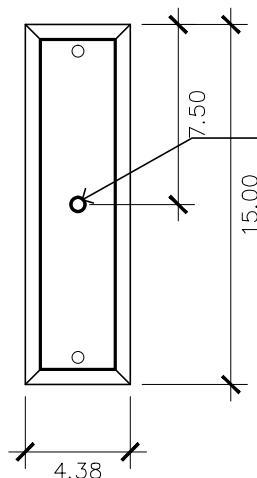

BACKPLATE

Mounting Hole

* Top of Fixture to Mounting Hole is 13"

STANDARD FEATURES

Solid Copper
Tempered Clear Glass
Gas: Single Brass Burner

* Shown with Standard Single Brass Burner

Lantern & Scroll

a brilliant first impression

2041 South Blvd. Suite C, Charlotte, NC 28203 - 704.333.5088 - buyfrom@lanternandscroll.com