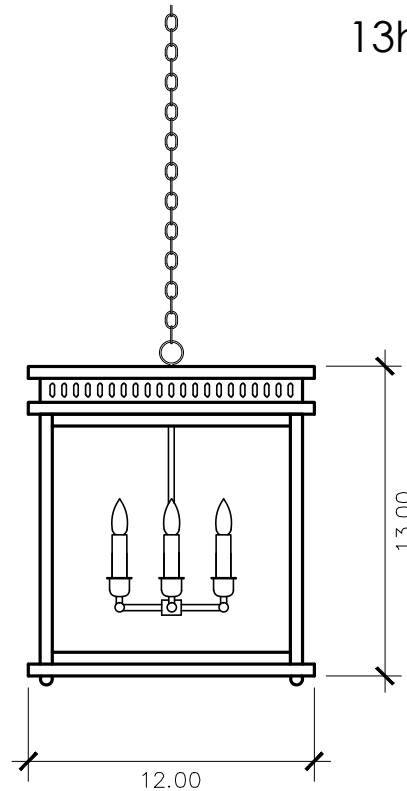

- Non-Tempered Clear
- Seeded
- Artique

ACCESSORIES

- Solid Copper Top
- Copper Panels
- Top Copper Ring
- Brass Cross Bars
- Copper Cross Bars
- Top Loop
- Full Scroll
- Backward Scroll
- Side Scrolls
- Down Scrolls
- Top Loop Hanger
- Wall Bracket WBC
- Wall Yoke
- Extender Bracket
- Top Mount
- Top Hole Backplate
- Pier Mount
- Pier Mount Cover

FINISHES

- Solid Copper
- Aged Bronze
- Powder Coated Black
- Silver

13h x 12w x 12d

CEILING MOUNTING PLATE

STANDARD FEATURES

Solid Copper
Non-Tempered Clear Glass
Electric: 4 Light Brass Cluster
Gas: Not Available On This Model
Includes 18" of Chain