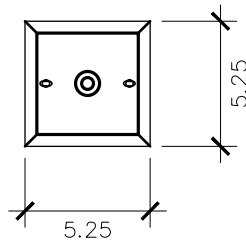

CEILING MOUNTING PLATE

STANDARD FEATURES

Solid Copper
Non-Tempered Clear Glass
Electric: 4 Light Brass Cluster
Gas: Not Available On This Model
Includes 18" of Chain

* Shown with Standard 4 Light Brass Cluster

Lantern & Scroll

a brilliant first impression