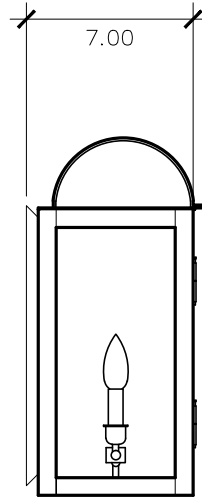

Market Street Collection

MK - 8E
wall mount

15h x 8w x 7d

ELECTRIC OPTIONS

- Medium Base Socket
- Frosted Chimney
- Single Brass Candle
- Single Brass Tall Candle
- 2 Light Brass Cluster
- 2 Light Tall Brass Cluster
- 3 Light Brass Cluster
- 4 Light Brass Cluster
- Drip Candle Covers

- Non-Tempered Clear
- Seeded
- Artique

ACCESSORIES

- Solid Copper Top
- Copper Panels
- Top Copper Ring
- Brass Cross Bars
- Copper Cross Bars
- Top Loop
- Full Scroll
- Backward Scroll
- Side Scrolls
- Down Scrolls
- Top Loop Hanger
- Wall Bracket WBC
- Wall Yoke
- Extender Bracket
- Top Mount
- Top Hole Backplate
- Pier Mount
- Pier Mount Cover

FINISHES

- Solid Copper
- Aged Bronze
- Powder Coated Black
- Silver

Side View

Front View

BACKPLATE

Mounting Hole

* Top of Fixture to Mounting Hole is 8"

STANDARD FEATURES