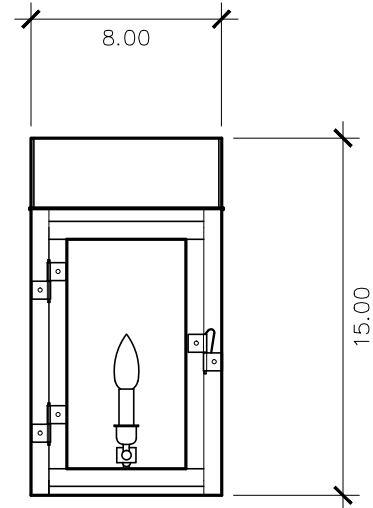

Market Street Collection

MK - 8E
wall mount

15h x 8w x 7d

ELECTRIC OPTIONS

- Medium Base Socket
- Frosted Chimney
- Single Brass Candle
- Single Brass Tall Candle
- 2 Light Brass Cluster
- 2 Light Tall Brass Cluster
- 3 Light Brass Cluster
- 4 Light Brass Cluster
- Drip Candle Covers

- Non-Tempered Clear
- Seeded
- Artique

ACCESSORIES

- Solid Copper Top
- Copper Panels
- Top Copper Ring
- Brass Cross Bars
- Copper Cross Bars
- Top Loop
- Full Scroll
- Backward Scroll
- Side Scrolls
- Down Scrolls
- Top Loop Hanger
- Wall Bracket WBC
- Wall Yoke
- Extender Bracket
- Top Mount
- Top Hole Backplate
- Pier Mount
- Pier Mount Cover

FINISHES

- Solid Copper
- Aged Bronze
- Powder Coated Black
- Silver

Side View

Front View

BACKPLATE

Mounting Hole

* Top of Fixture to Mounting Hole is 8"

STANDARD FEATURES