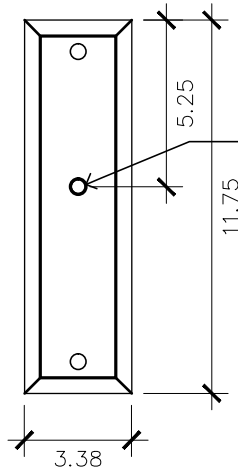

FINISHES

- Solid Copper
- Aged Bronze
- Powder Coated Black
- Silver

Side View

Front View

BACKPLATE

Mounting Hole

* Top of Fixture to Mounting Hole is 8"

STANDARD FEATURES