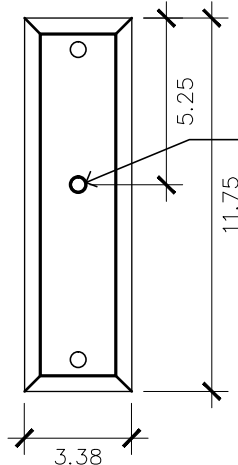

FINISHES

- Solid Copper
- Aged Bronze
- Powder Coated Black
- Silver

Side View

Front View

Gas Line Connection

BACKPLATE

Mounting Hole

* Top of Fixture to Mounting Hole is 8"