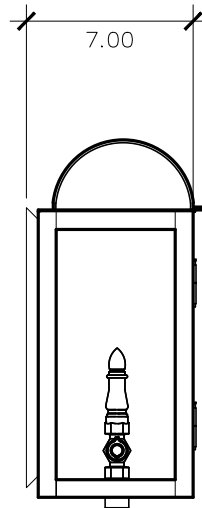

Market Street Collection

MK - 8G
wall mount

15h x 8w x 7d

ELECTRIC OPTIONS

- Medium Base Socket
- Frosted Chimney
- Single Brass Candle
- Single Brass Tall Candle
- 2 Light Brass Cluster
- 2 Light Tall Brass Cluster
- 3 Light Brass Cluster
- 4 Light Brass Cluster
- Drip Candle Covers

GAS OPTIONS

- Single Brass Burner
- Double Brass Burner
- Triple Brass Burner
- Extra Tall Burner
- LP Brass Burner
- Palmetto Flame Brass Burner
- Bat Flame Brass Burner
- Hidden Gas Line

GLASS OPTIONS

- Non-Tempered Clear
- Seeded
- Artique

ACCESSORIES

- Solid Copper Top
- Copper Panels
- Top Copper Ring
- Brass Cross Bars
- Copper Cross Bars
- Top Loop
- Full Scroll
- Backward Scroll
- Side Scrolls
- Down Scrolls
- Top Loop Hanger
- Wall Bracket WBC
- Wall Yoke
- Extender Bracket
- Top Mount
- Top Hole Backplate
- Pier Mount
- Pier Mount Cover

FINISHES

- Solid Copper
- Aged Bronze
- Powder Coated Black
- Silver

Side View

Front View

Gas Line Connection

BACKPLATE

Mounting Hole

* Top of Fixture to Mounting Hole is 8"