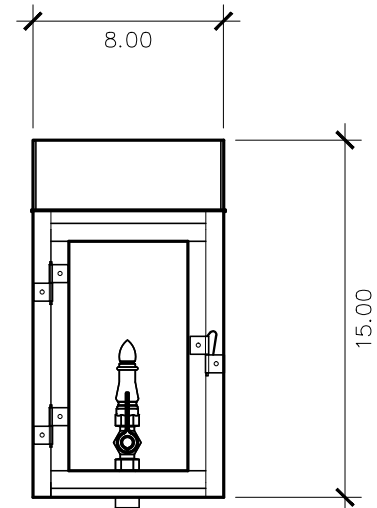

- Non-Tempered Clear
- Seeded
- Artique

ACCESSORIES

- Solid Copper Top
- Copper Panels
- Top Copper Ring
- Brass Cross Bars
- Copper Cross Bars
- Top Loop
- Full Scroll
- Backward Scroll
- Side Scrolls
- Down Scrolls
- Top Loop Hanger
- Wall Bracket WBC
- Wall Yoke
- Extender Bracket
- Top Mount
- Top Hole Backplate
- Pier Mount
- Pier Mount Cover

FINISHES

- Solid Copper
- Aged Bronze
- Powder Coated Black
- Silver

Side View

Front View

Gas Line Connection

BACKPLATE

Mounting Hole

* Top of Fixture to Mounting Hole is 8"