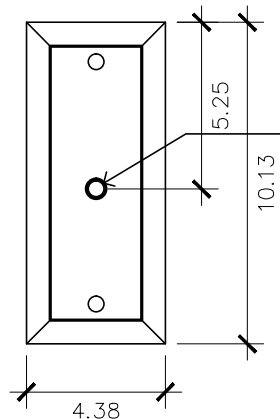

- Tempered Clear
- Seeded
- Artique

ACCESSORIES

- Solid Copper Top
- Copper Panels
- Top Copper Ring
- Brass Cross Bars
- Copper Cross Bars
- Top Loop
- Full Scroll
- Backward Scroll
- Side Scrolls
- Down Scrolls
- Top Loop Hanger
- Wall Bracket WBC
- Wall Yoke
- Extender Bracket
- Top Mount
- Top Hole Backplate
- Pier Mount
- Pier Mount Cover

FINISHES

- Solid Copper
- Aged Bronze
- Powder Coated Black
- Silver

21h x 10.5w x 7.75d

BACKPLATE

Mounting Hole

* Top of Fixture to Mounting Hole is 17.5"

STANDARD FEATURES

Solid Copper
Tempered Clear Glass
Electric: Medium Base Socket
Gas: Single Brass Burner