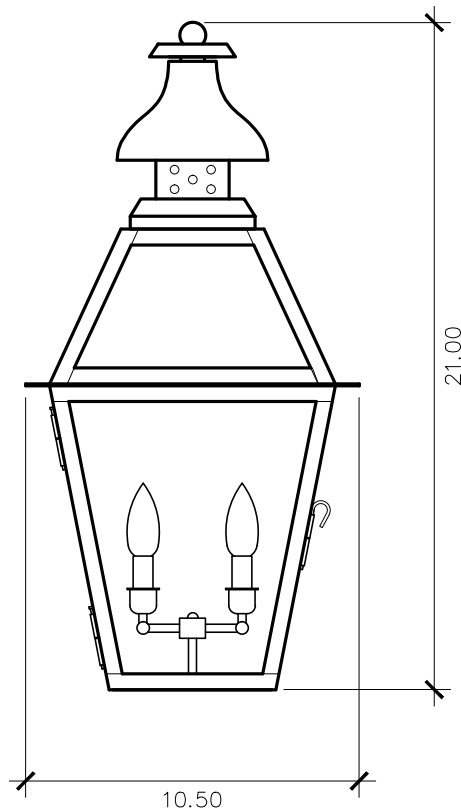

NeoCharleston Collection

N - 175E
wall mount

ELECTRIC OPTIONS

- Medium Base Socket
- Frosted Chimney
- Single Brass Candle
- Single Brass Tall Candle
- 2 Light Brass Cluster
- 2 Light Tall Brass Cluster
- 3 Light Brass Cluster
- 4 Light Brass Cluster
- Drip Candle Covers

- Tempered Clear
- Seeded
- Artique

ACCESSORIES

- Solid Copper Top
- Copper Panels
- Top Copper Ring
- Brass Cross Bars
- Copper Cross Bars
- Top Loop
- Full Scroll
- Backward Scroll
- Side Scrolls
- Down Scrolls
- Top Loop Hanger
- Wall Bracket WBC
- Wall Yoke
- Extender Bracket
- Top Mount
- Top Hole Backplate
- Pier Mount
- Pier Mount Cover

FINISHES

- Solid Copper
- Aged Bronze
- Powder Coated Black
- Silver

21h x 10.5w x 7.75d

BACKPLATE

Mounting Hole

* Top of Fixture to Mounting Hole is 17.5"

STANDARD FEATURES

Solid Copper
Tempered Clear Glass
Electric: Medium Base Socket
Gas: Single Brass Burner