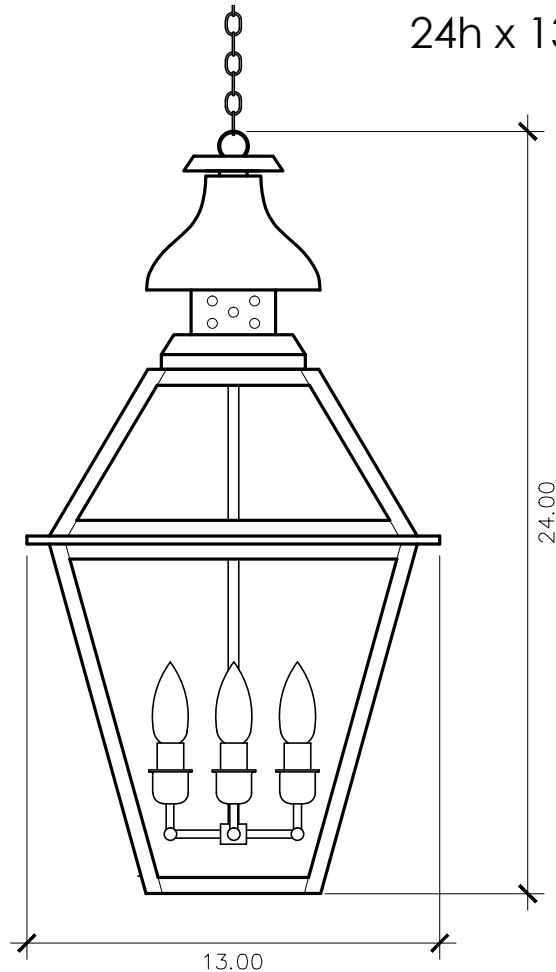

Tradd Street Collection

T - 31
hanging

ELECTRIC OPTIONS

- ☒ Medium Base Socket
- ☒ Frosted Chimney
- ☐ Single Brass Candle
- ☐ Single Brass Tall Candle
- ☒ 2 Light Brass Cluster
- ☒ 2 Light Tall Brass Cluster
- ☒ 3 Light Brass Cluster
- ☒ 4 Light Brass Cluster
- ☒ Drip Candle Covers

GAS OPTIONS

- ☐ Single Brass Burner
- ☐ Double Brass Burner
- ☐ Triple Brass Burner
- ☐ Extra Tall Burner
- ☐ LP Brass Burner
- ☐ Palmetto Flame Brass Burner
- ☐ Bat Flame Brass Burner
- ☐ Hidden Gas Line

GLASS OPTIONS

- ☒ Tempered Clear
- ☒ Seeded
- ☒ Artique

ACCESSORIES

- ☒ Solid Copper Top
- ☒ Copper Panels
- ☐ Top Copper Ring
- ☒ Brass Cross Bars
- ☒ Copper Cross Bars
- ☐ Top Loop
- ☐ Full Scroll
- ☐ Backward Scroll
- ☐ Side Scrolls
- ☐ Down Scrolls
- ☐ Top Loop Hanger
- ☐ Wall Bracket WBC
- ☐ Wall Yoke
- ☐ Extender Bracket
- ☐ Top Mount
- ☐ Top Hole Backplate
- ☐ Pier Mount
- ☐ Pier Mount Cover

FINISHES

- ☒ Solid Copper
- ☒ Aged Bronze
- ☒ Powder Coated Black
- ☒ Silver

24h x 13w x 13d