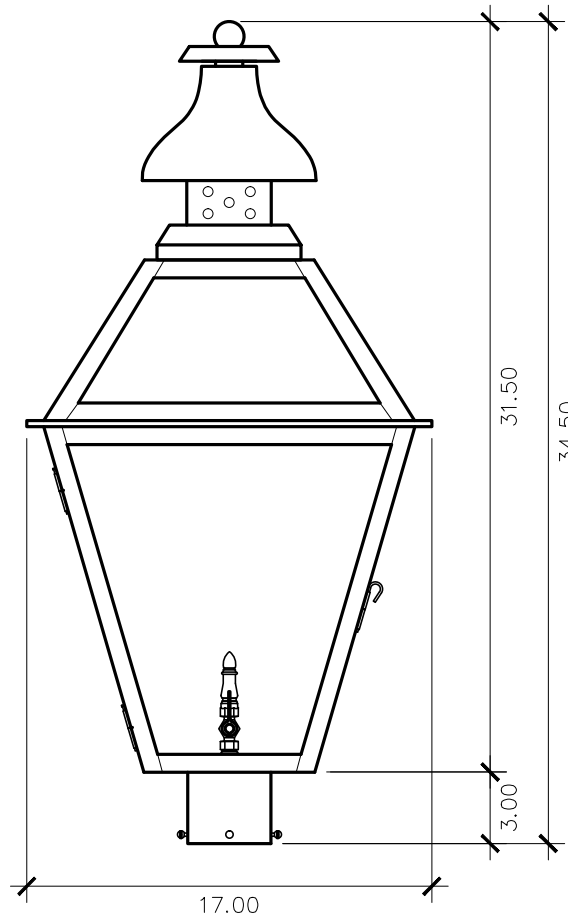

Tradd Street Collection

T - 40
post mount

34.5h x 17w x 17d

ELECTRIC OPTIONS

- ☒ Medium Base Socket
- ☒ Frosted Chimney
- ☒ Single Brass Candle
- ☒ Single Brass Tall Candle
- ☒ 2 Light Brass Cluster
- ☒ 2 Light Tall Brass Cluster
- ☒ 3 Light Brass Cluster
- ☒ 4 Light Brass Cluster
- ☒ Drip Candle Covers

GAS OPTIONS

- ☒ Single Brass Burner
- ☒ Double Brass Burner
- ☒ Triple Brass Burner
- ☒ Extra Tall Burner
- ☒ LP Brass Burner
- ☒ Palmetto Flame Brass Burner
- ☒ Bat Flame Brass Burner
- ☐ Hidden Gas Line

GLASS OPTIONS

- ☒ Tempered Clear
- ☒ Seeded
- ☒ Artique

ACCESSORIES

- ☒ Solid Copper Top
- ☒ Copper Panels
- ☒ Top Copper Ring
- ☒ Brass Cross Bars
- ☒ Copper Cross Bars
- ☐ Top Loop
- ☐ Full Scroll
- ☐ Backward Scroll
- ☐ Side Scrolls
- ☐ Down Scrolls
- ☐ Top Loop Hanger
- ☒ Wall Bracket WBC
- ☐ Wall Yoke
- ☐ Extender Bracket
- ☐ Top Mount
- ☐ Top Hole Backplate
- ☒ Pier Mount
- ☒ Pier Mount Cover

FINISHES

- ☒ Solid Copper
- ☒ Aged Bronze
- ☒ Powder Coated Black
- ☐ Silver

STANDARD FEATURES

Solid Copper
Tempered Clear Glass
Electric: Frosted Chimney with Standard Bulb
Gas: Single Brass Burner
Mounts on Standard Poles or Pier Mounts
of 3" Diameter

* Shown with Standard Single Brass Burner

Lantern & Scroll

a brilliant first impression