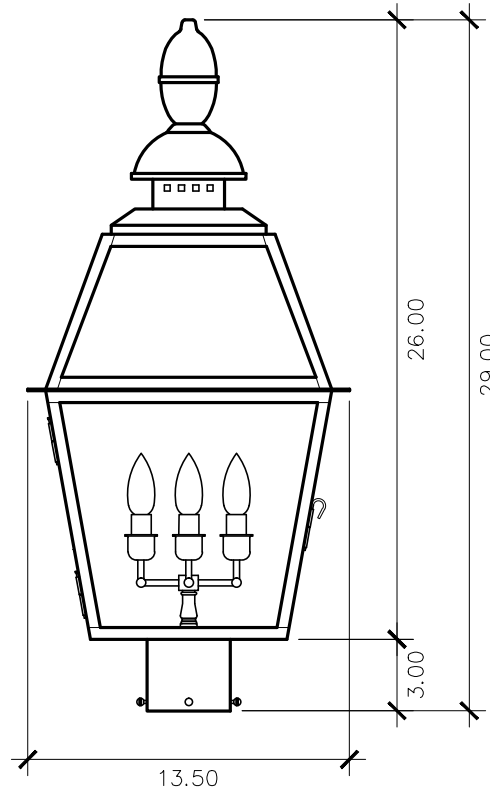

Vauxhall Collection

CH - 10V
post mount

29h x 13.5w x 13.5d

ELECTRIC OPTIONS

- ☒ Medium Base Socket
- ☒ Frosted Chimney
- ☒ Single Brass Candle
- ☒ Single Brass Tall Candle
- ☒ 2 Light Brass Cluster
- ☒ 2 Light Tall Brass Cluster
- ☒ 3 Light Brass Cluster
- ☒ 4 Light Brass Cluster
- ☒ Drip Candle Covers

GAS OPTIONS

- ☒ Single Brass Burner
- ☒ Double Brass Burner
- ☐ Triple Brass Burner
- ☐ Extra Tall Burner
- ☒ LP Brass Burner
- ☒ Palmetto Flame Brass Burner
- ☒ Bat Flame Brass Burner
- ☐ Hidden Gas Line

GLASS OPTIONS

- ☒ Tempered Clear
- ☒ Seeded
- ☒ Artique

ACCESSORIES

- ☒ Solid Copper Top
- ☒ Copper Panels
- ☐ Top Copper Ring
- ☒ Brass Cross Bars
- ☒ Copper Cross Bars
- ☐ Top Loop
- ☐ Full Scroll
- ☐ Backward Scroll
- ☐ Side Scrolls
- ☐ Down Scrolls
- ☐ Top Loop Hanger
- ☒ Wall Bracket WBC
- ☐ Wall Yoke
- ☐ Extender Bracket
- ☐ Top Mount
- ☐ Top Hole Backplate
- ☒ Pier Mount
- ☒ Pier Mount Cover

FINISHES

- ☒ Solid Copper
- ☒ Aged Bronze
- ☒ Powder Coated Black
- ☒ Silver

STANDARD FEATURES

Solid Copper
Tempered Clear Glass
Electric: Medium Base Socket
Gas: Single Brass Burner
Mounts on Standard Poles or Pier Mounts
of 3" Diameter

* Shown with Optional 3 Light Brass Cluster

Lantern & Scroll
a brilliant first impression