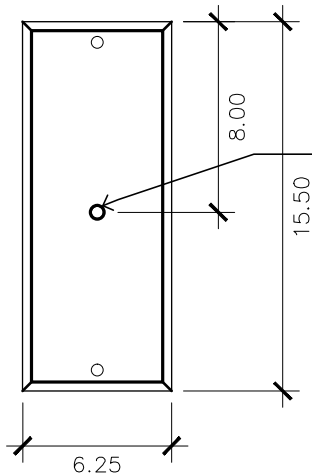

- Tempered Clear
- Seeded
- Artique

ACCESSORIES

- Solid Copper Top
- Copper Panels
- Top Copper Ring
- Brass Cross Bars
- Copper Cross Bars
- Top Loop
- Full Scroll
- Backward Scroll
- Side Scrolls
- Down Scrolls
- Top Loop Hanger
- Wall Bracket WBC
- Wall Yoke
- Extender Bracket
- Top Mount
- Top Hole Backplate
- Pier Mount
- Pier Mount Cover

FINISHES

- Solid Copper
- Aged Bronze
- Powder Coated Black
- Silver

35.5h x 17w x 18d

BACKPLATE

Mounting Hole

* Top of Fixture to Mounting Hole is 28.5"

STANDARD FEATURES

- Solid Copper
- Tempered Clear Glass
- Electric: Frosted Chimney