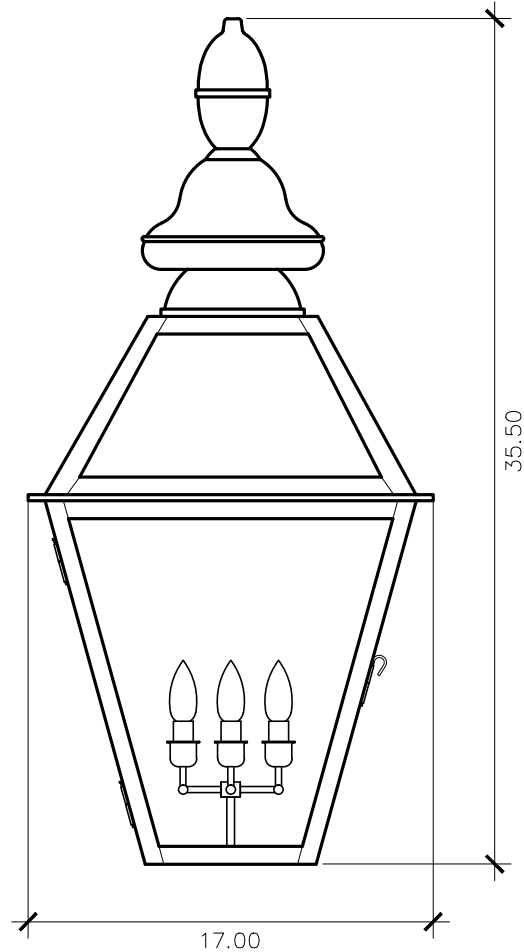

Vauxhall Collection

T - 42VE
wall mount

ELECTRIC OPTIONS

- Medium Base Socket
- Frosted Chimney
- Single Brass Candle
- Single Brass Tall Candle
- 2 Light Brass Cluster
- 2 Light Tall Brass Cluster
- 3 Light Brass Cluster
- 4 Light Brass Cluster
- Drip Candle Covers

- Tempered Clear
- Seeded
- Artique

ACCESSORIES

- Solid Copper Top
- Copper Panels
- Top Copper Ring
- Brass Cross Bars
- Copper Cross Bars
- Top Loop
- Full Scroll
- Backward Scroll
- Side Scrolls
- Down Scrolls
- Top Loop Hanger
- Wall Bracket WBC
- Wall Yoke
- Extender Bracket
- Top Mount
- Top Hole Backplate
- Pier Mount
- Pier Mount Cover

FINISHES

- Solid Copper
- Aged Bronze
- Powder Coated Black
- Silver

35.5h x 17w x 18d

BACKPLATE

Mounting Hole

* Top of Fixture to Mounting Hole is 28.5"

STANDARD FEATURES

- Solid Copper
- Tempered Clear Glass
- Electric: Frosted Chimney