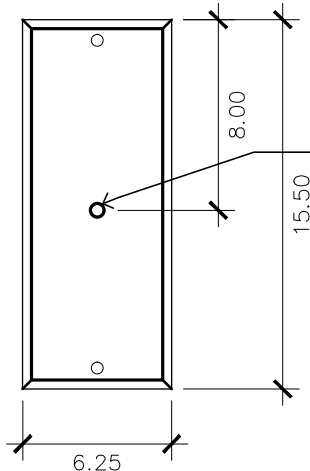

### ACCESSORIES

- Solid Copper Top
- Copper Panels
- Top Copper Ring
- Brass Cross Bars
- Copper Cross Bars
- Top Loop
- Full Scroll
- Backward Scroll
- Side Scrolls
- Down Scrolls
- Top Loop Hanger
- Wall Bracket WBC
- Wall Yoke
- Extender Bracket
- Top Mount
- Top Hole Backplate
- Pier Mount
- Pier Mount Cover

### FINISHES

- Solid Copper
- Aged Bronze
- Powder Coated Black
- Silver

35.5h x 17w x 18d

### BACKPLATE

Mounting Hole

\* Top of Fixture to Mounting Hole is 28.5"