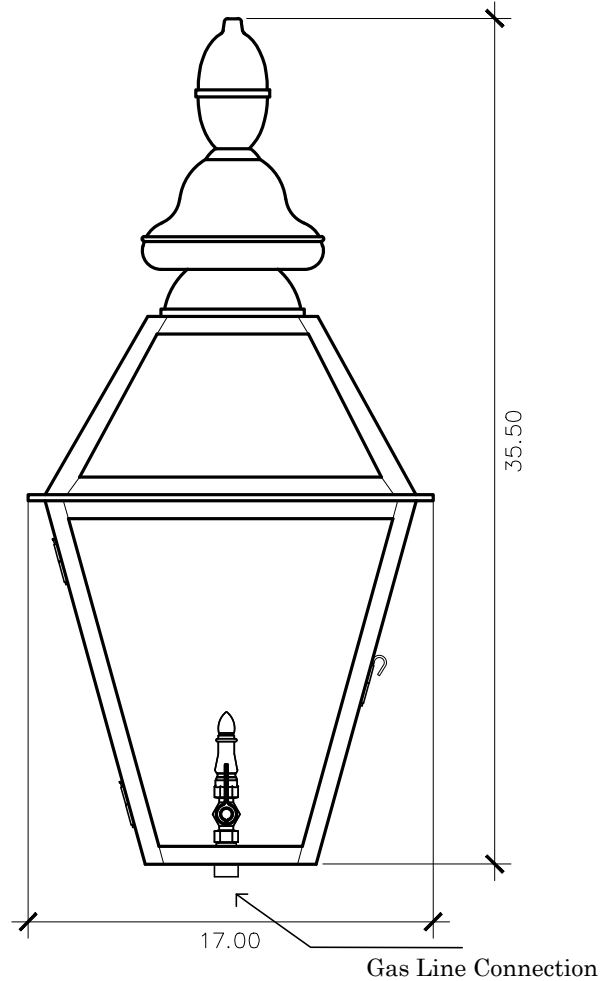

### BACKPLATE

Mounting Hole

\* Top of Fixture to Mounting Hole is 28.5"