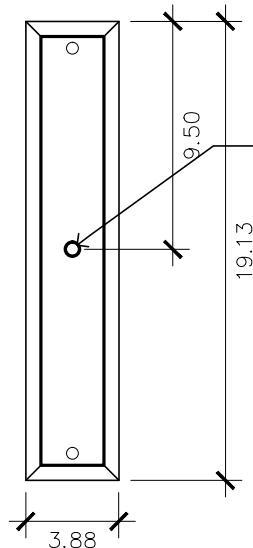

### ACCESSORIES

- Solid Copper Top
- Copper Panels
- Top Copper Ring
- Brass Cross Bars
- Copper Cross Bars
- Top Loop
- Full Scroll
- Backward Scroll
- Side Scrolls
- Down Scrolls
- Top Loop Hanger
- Wall Bracket WBC
- Wall Yoke
- Extender Bracket
- Top Mount
- Top Hole Backplate
- Pier Mount
- Pier Mount Cover

### BACKPLATE

Mounting Hole

\* Top of Fixture to Mounting Hole is 10.5"