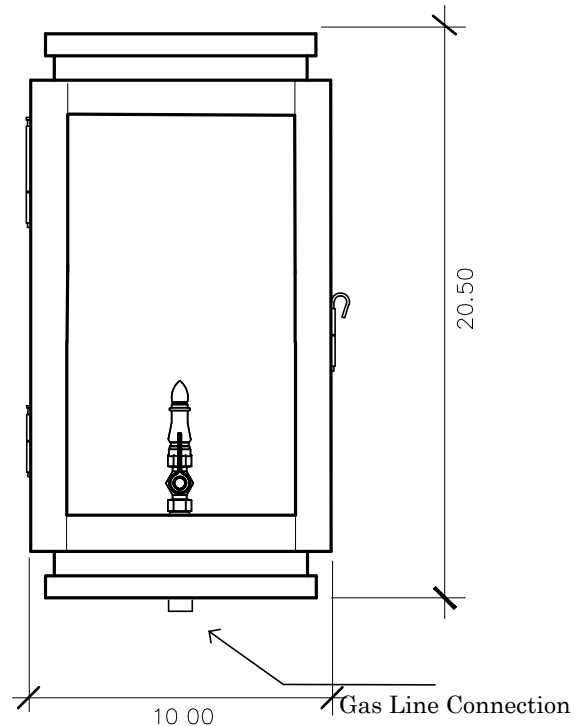

### BACKPLATE

Mounting Hole

\* Top of Fixture to Mounting Hole is 10.5"