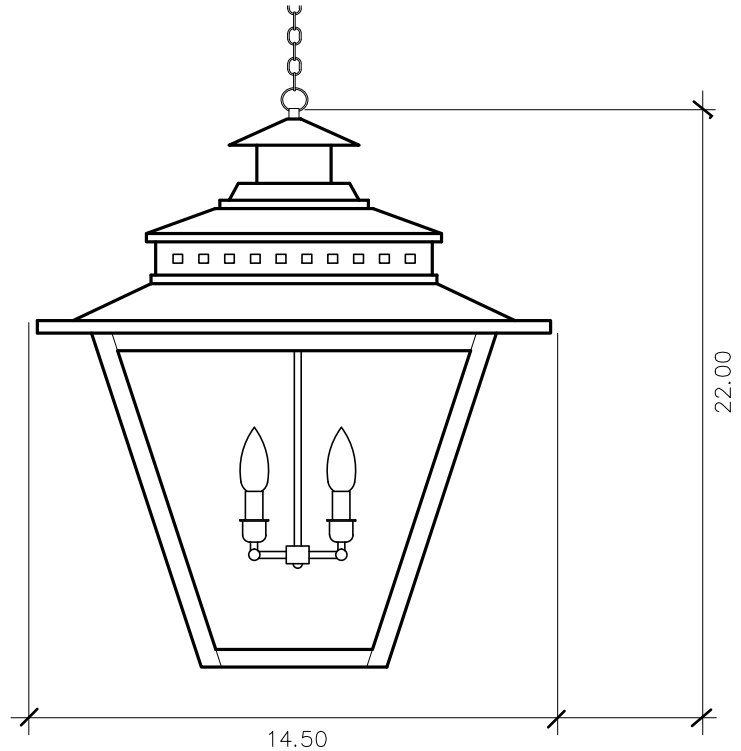

Ashley Street Collection

AS - 750
hanging

22h x 14.5w x 14.5d

ELECTRIC OPTIONS

- ☒ Medium Base Socket
- ☒ Frosted Chimney
- ☐ Single Brass Candle
- ☐ Single Brass Tall Candle
- ☒ 2 Light Brass Cluster
- ☒ 2 Light Tall Brass Cluster
- ☒ 3 Light Brass Cluster
- ☐ 4 Light Brass Cluster
- ☒ Drip Candle Covers

GAS OPTIONS

- ☐ Single Brass Burner
- ☐ Double Brass Burner
- ☐ Triple Brass Burner
- ☐ Extra Tall Burner
- ☐ LP Brass Burner
- ☐ Palmetto Flame Brass Burner
- ☐ Bat Flame Brass Burner
- ☐ Hidden Gas Line

GLASS OPTIONS

- ☒ Tempered Clear
- ☒ Seeded
- ☒ Artique

ACCESSORIES

- ☐ Solid Copper Top
- ☐ Copper Panels
- ☐ Top Copper Ring
- ☒ Brass Cross Bars
- ☒ Copper Cross Bars
- ☐ Top Loop
- ☐ Full Scroll
- ☐ Backward Scroll
- ☐ Side Scrolls
- ☐ Down Scrolls
- ☐ Top Loop Hanger
- ☐ Wall Bracket WBC
- ☐ Wall Yoke
- ☐ Extender Bracket
- ☐ Top Mount
- ☐ Top Hole Backplate
- ☐ Pier Mount
- ☐ Pier Mount Cover

FINISHES

- ☒ Solid Copper
- ☒ Aged Bronze
- ☒ Powder Coated Black
- ☒ Silver