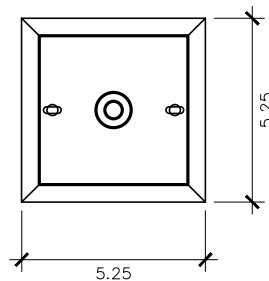

CEILING MOUNTING PLATE

STANDARD FEATURES

Solid Copper
Tempered Clear Glass
Electric: 2 Light Brass Cluster
Gas: Not Available on this Model
Includes 18" of Chain

* Shown with Standard 2 Light Brass Cluster

Lantern & Scroll

a brilliant first impression

2041 South Blvd. Suite C, Charlotte, NC 28203 - 704.333.5088 - buyfrom@lanternandscroll.com