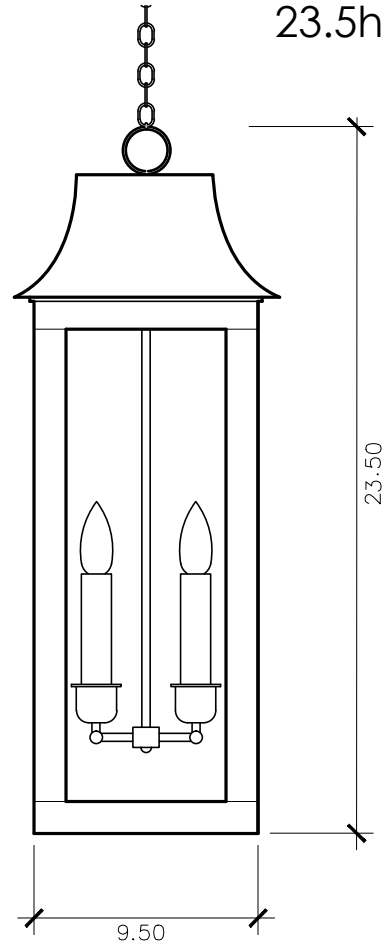

- Tempered Clear
- Seeded
- Artique

ACCESSORIES

- Solid Copper Top
- Copper Panels
- Top Copper Ring
- Brass Cross Bars
- Copper Cross Bars
- Top Loop
- Full Scroll
- Backward Scroll
- Side Scrolls
- Down Scrolls
- Top Loop Hanger
- Wall Bracket WBC
- Wall Yoke
- Extender Bracket
- Top Mount
- Top Hole Backplate
- Pier Mount
- Pier Mount Cover

FINISHES

- Solid Copper
- Aged Bronze
- Powder Coated Black
- Silver

23.5h x 9.5w x 9.5d

CEILING MOUNTING PLATE

STANDARD FEATURES

Solid Copper
Tempered Clear Glass
Electric: 2 Light Brass Cluster
Gas: Not Available on this Model
Includes 18" of Chain