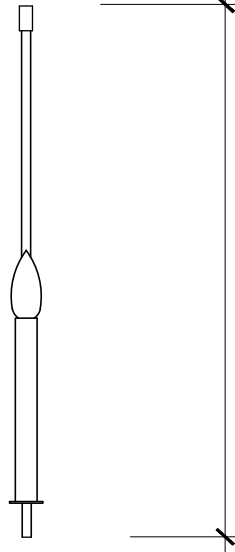

Simple Sconce

Collection

Simple Sconce

wall mount

28h x 3.75w x 7d

ELECTRIC OPTIONS

- Medium Base Socket
- Frosted Chimney
- Single Brass Candle
- Single Brass Tall Candle
- 2 Light Brass Cluster
- 2 Light Tall Brass Cluster
- 3 Light Brass Cluster
- 4 Light Brass Cluster
- Drip Candle Covers

- Non-Tempered Clear
- Seeded
- Artique

ACCESSORIES

- Solid Copper Top
- Copper Panels
- Top Copper Ring
- Brass Cross Bars
- Copper Cross Bars
- Top Loop
- Full Scroll
- Backward Scroll
- Side Scrolls
- Down Scrolls
- Top Loop Hanger
- Wall Bracket WBC
- Wall Yoke
- Extender Bracket
- Top Mount
- Top Hole Backplate
- Pier Mount
- Pier Mount Cover

FINISHES

- Solid Copper
- Aged Bronze
- Powder Coated Black
- Silver

Side View

Front View

BACKPLATE

Mounting Hole

* Top of Fixture to Mounting Hole is 14.5"

STANDARD FEATURES