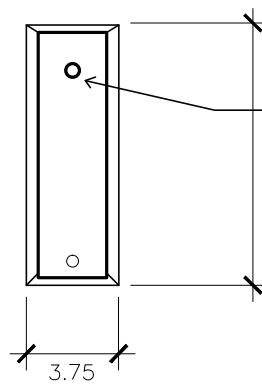

Simple Sconce

Collection

Simple Sconce

wall mount

28h x 3.75w x 7d

ELECTRIC OPTIONS

- Medium Base Socket
- Frosted Chimney
- Single Brass Candle
- Single Brass Tall Candle
- 2 Light Brass Cluster
- 2 Light Tall Brass Cluster
- 3 Light Brass Cluster
- 4 Light Brass Cluster
- Drip Candle Covers

FINISHES

- Solid Copper
- Aged Bronze
- Powder Coated Black
- Silver

Side View

Front View

BACKPLATE

Mounting Hole

* Top of Fixture to Mounting Hole is 14.5"

STANDARD FEATURES