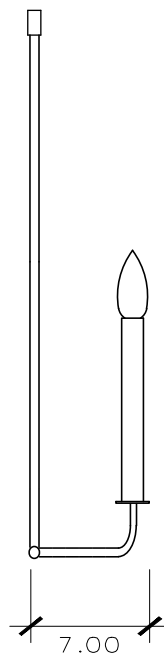

Simple Sconce

Collection

Simple Sconce

wall mount

28h x 3.75w x 7d

ELECTRIC OPTIONS

- Medium Base Socket
- Frosted Chimney
- Single Brass Candle
- Single Brass Tall Candle
- 2 Light Brass Cluster
- 2 Light Tall Brass Cluster
- 3 Light Brass Cluster
- 4 Light Brass Cluster
- Drip Candle Covers

GAS OPTIONS

- Single Brass Burner
- Double Brass Burner
- Triple Brass Burner
- Extra Tall Burner
- LP Brass Burner
- Palmetto Flame Brass Burner
- Bat Flame Brass Burner
- Hidden Gas Line

GLASS OPTIONS

- Non-Tempered Clear
- Seeded
- Artique

ACCESSORIES

- Solid Copper Top
- Copper Panels
- Top Copper Ring
- Brass Cross Bars
- Copper Cross Bars
- Top Loop
- Full Scroll
- Backward Scroll
- Side Scrolls
- Down Scrolls
- Top Loop Hanger
- Wall Bracket WBC
- Wall Yoke
- Extender Bracket
- Top Mount
- Top Hole Backplate
- Pier Mount
- Pier Mount Cover

FINISHES

- Solid Copper
- Aged Bronze
- Powder Coated Black
- Silver

Side View

Front View

BACKPLATE

Mounting Hole

* Top of Fixture to Mounting Hole is 14.5"

STANDARD FEATURES