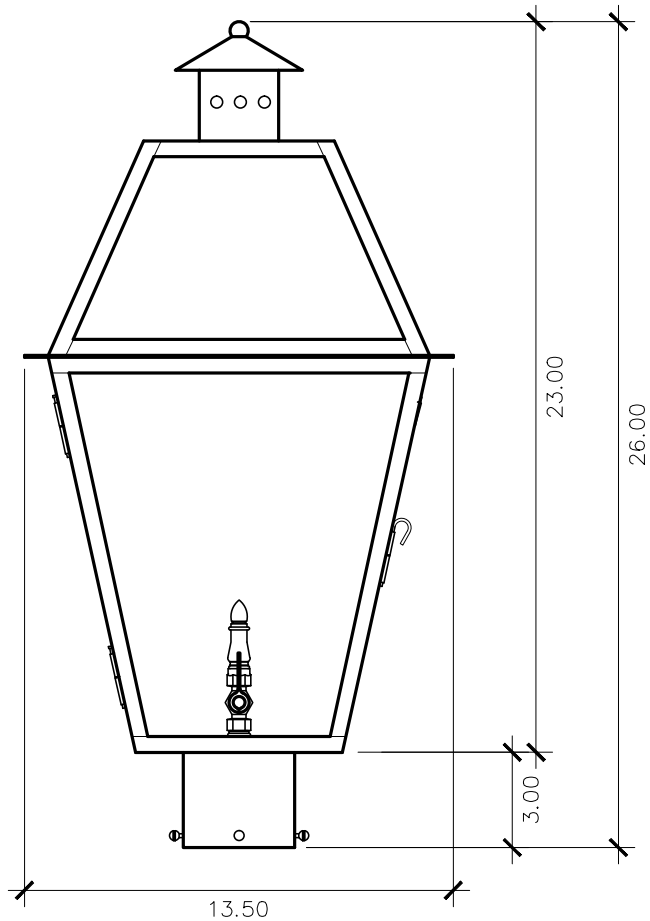

Charleston Collection

CH - 20
post mount

ELECTRIC OPTIONS

- Medium Base Socket
- Frosted Chimney
- Single Brass Candle
- Single Brass Tall Candle
- 2 Light Brass Cluster
- 2 Light Tall Brass Cluster
- 3 Light Brass Cluster
- 4 Light Brass Cluster
- Drip Candle Covers

- Tempered Clear
- Seeded
- Artique

ACCESSORIES

- Solid Copper Top
- Copper Panels
- Top Copper Ring
- Brass Cross Bars
- Copper Cross Bars
- Top Loop
- Full Scroll
- Backward Scroll
- Side Scrolls
- Down Scrolls
- Top Loop Hanger
- Wall Bracket WBC
- Wall Yoke
- Extender Bracket
- Top Mount
- Top Hole Backplate
- Pier Mount
- Pier Mount Cover

FINISHES

- Solid Copper
- Aged Bronze
- Powder Coated Black
- Silver

26h x 13.5w x 13.5d

STANDARD FEATURES

Solid Copper
Tempered Clear Glass
Electric: Medium Base Socket
Gas: Single Brass Burner
Mounts on Standard Poles or Pier Mounts
of 3" Diameter