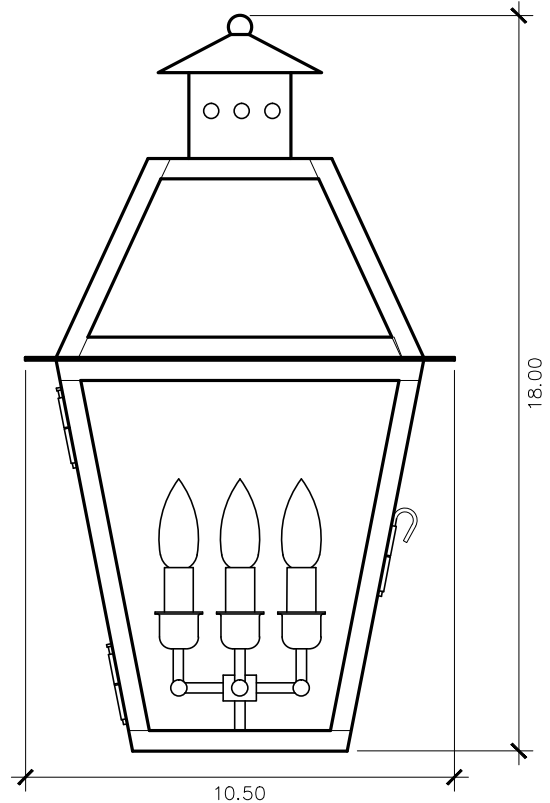

Charleston Collection

CH - 27E
wall mount

ELECTRIC OPTIONS

- Medium Base Socket
- Frosted Chimney
- Single Brass Candle
- Single Brass Tall Candle
- 2 Light Brass Cluster
- 2 Light Tall Brass Cluster
- 3 Light Brass Cluster
- 4 Light Brass Cluster
- Drip Candle Covers

- Tempered Clear
- Seeded
- Artique

ACCESSORIES

- Solid Copper Top
- Copper Panels
- Top Copper Ring
- Brass Cross Bars
- Copper Cross Bars
- Top Loop
- Full Scroll
- Backward Scroll
- Side Scrolls
- Down Scrolls
- Top Loop Hanger
- Wall Bracket WBC
- Wall Yoke
- Extender Bracket
- Top Mount
- Top Hole Backplate
- Pier Mount
- Pier Mount Cover

FINISHES

- Solid Copper
- Aged Bronze
- Powder Coated Black
- Silver

18h x 10.5w x 11.5d

BACKPLATE

Mounting Hole

* Top of Fixture to Mounting Hole is 13"

STANDARD FEATURES

Solid Copper
Tempered Clear Glass
Electric: Medium Base Socket