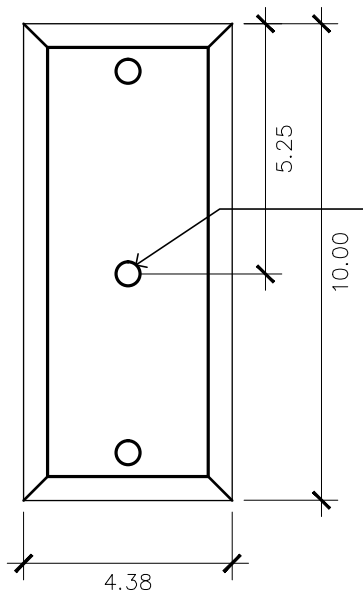

- Tempered Clear
- Seeded
- Artique

ACCESSORIES

- Solid Copper Top
- Copper Panels
- Top Copper Ring
- Brass Cross Bars
- Copper Cross Bars
- Top Loop
- Full Scroll
- Backward Scroll
- Side Scrolls
- Down Scrolls
- Top Loop Hanger
- Wall Bracket WBC
- Wall Yoke
- Extender Bracket
- Top Mount
- Top Hole Backplate
- Pier Mount
- Pier Mount Cover

FINISHES

- Solid Copper
- Aged Bronze
- Powder Coated Black
- Silver

18h x 10.5w x 11.5d

BACKPLATE

Mounting Hole

* Top of Fixture to Mounting Hole is 13"

STANDARD FEATURES

Solid Copper
Tempered Clear Glass
Electric: Medium Base Socket