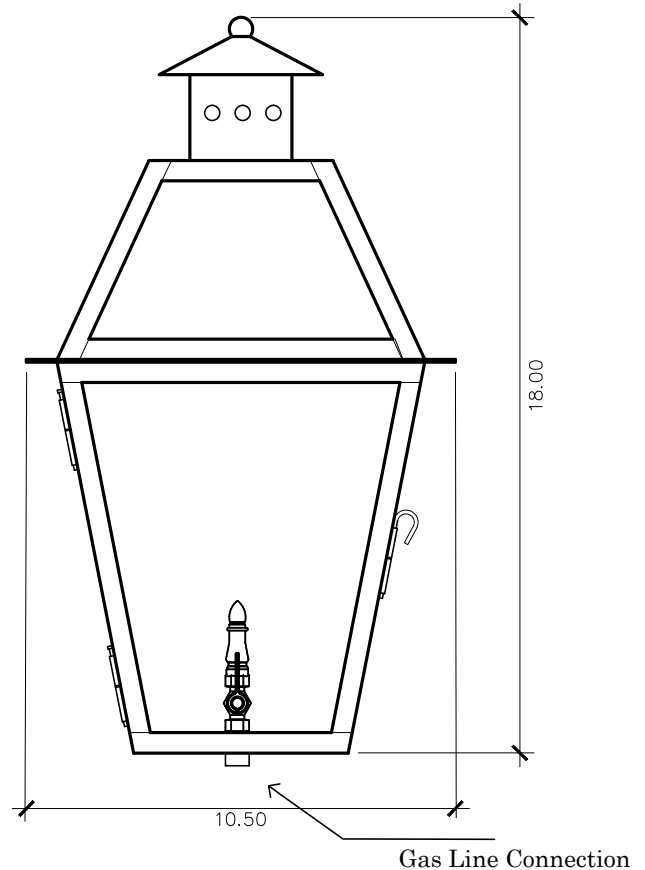

Charleston Collection

CH - 27G
wall mount

ELECTRIC OPTIONS

- Medium Base Socket
- Frosted Chimney
- Single Brass Candle
- Single Brass Tall Candle
- 2 Light Brass Cluster
- 2 Light Tall Brass Cluster
- 3 Light Brass Cluster
- 4 Light Brass Cluster
- Drip Candle Covers

- Tempered Clear
- Seeded
- Artique

ACCESSORIES

- Solid Copper Top
- Copper Panels
- Top Copper Ring
- Brass Cross Bars
- Copper Cross Bars
- Top Loop
- Full Scroll
- Backward Scroll
- Side Scrolls
- Down Scrolls
- Top Loop Hanger
- Wall Bracket WBC
- Wall Yoke
- Extender Bracket
- Top Mount
- Top Hole Backplate
- Pier Mount
- Pier Mount Cover

FINISHES

- Solid Copper
- Aged Bronze
- Powder Coated Black
- Silver

18h x 10.5w x 11.5d

BACKPLATE

Mounting Hole

* Top of Fixture to Mounting Hole is 13"

STANDARD FEATURES

Solid Copper
Tempered Clear Glass
Gas: Single Brass Burner