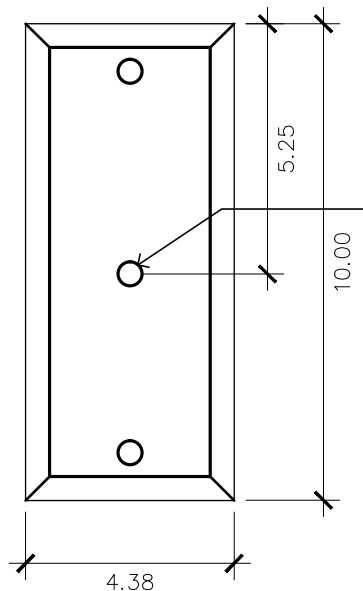

- Tempered Clear
- Seeded
- Artique

ACCESSORIES

- Solid Copper Top
- Copper Panels
- Top Copper Ring
- Brass Cross Bars
- Copper Cross Bars
- Top Loop
- Full Scroll
- Backward Scroll
- Side Scrolls
- Down Scrolls
- Top Loop Hanger
- Wall Bracket WBC
- Wall Yoke
- Extender Bracket
- Top Mount
- Top Hole Backplate
- Pier Mount
- Pier Mount Cover

FINISHES

- Solid Copper
- Aged Bronze
- Powder Coated Black
- Silver

18h x 10.5w x 11.5d

BACKPLATE

Mounting Hole

* Top of Fixture to Mounting Hole is 13"

STANDARD FEATURES

Solid Copper
Tempered Clear Glass
Gas: Single Brass Burner