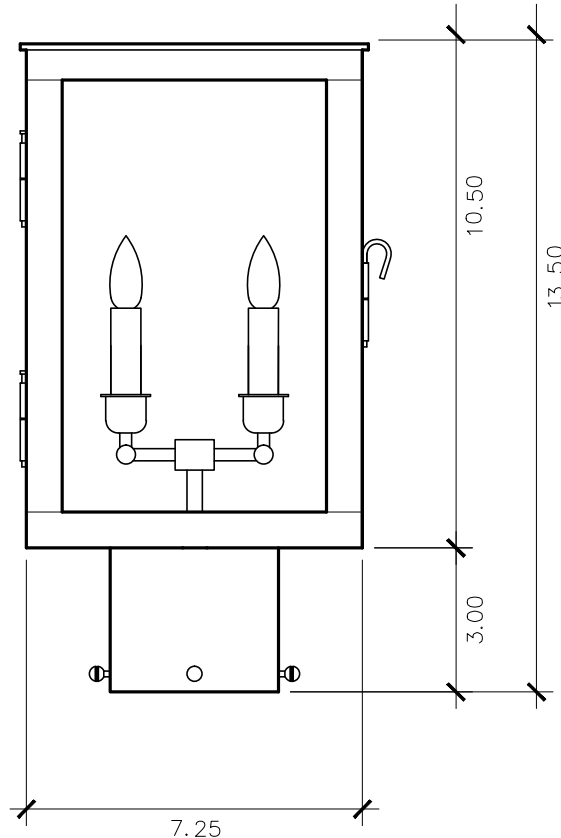

Canaan Cities Collection

CC - 1500
post mount

13.5h x 7.25w x 7.25d

ELECTRIC OPTIONS

- ☒ Medium Base Socket
- ☒ Frosted Chimney
- ☒ Single Brass Candle
- ☒ Single Brass Tall Candle
- ☒ 2 Light Brass Cluster
- ☒ 2 Light Tall Brass Cluster
- ☒ 3 Light Brass Cluster
- ☐ 4 Light Brass Cluster
- ☒ Drip Candle Covers

GAS OPTIONS

- ☐ Single Brass Burner
- ☐ Double Brass Burner
- ☐ Triple Brass Burner
- ☐ Extra Tall Burner
- ☐ LP Brass Burner
- ☐ Palmetto Flame Brass Burner
- ☐ Bat Flame Brass Burner
- ☐ Hidden Gas Line

GLASS OPTIONS

- ☒ Tempered Clear
- ☒ Seeded
- ☒ Artique

ACCESSORIES

- ☐ Solid Copper Top
- ☐ Copper Panels
- ☒ Top Copper Ring
- ☒ Brass Cross Bars
- ☒ Copper Cross Bars
- ☐ Top Loop
- ☐ Full Scroll
- ☐ Backward Scroll
- ☐ Side Scrolls
- ☐ Down Scrolls
- ☐ Top Loop Hanger
- ☒ Wall Bracket WBC
- ☐ Wall Yoke
- ☐ Extender Bracket
- ☐ Top Mount
- ☐ Top Hole Backplate
- ☒ Pier Mount
- ☒ Pier Mount Cover

FINISHES

- ☒ Solid Copper
- ☒ Aged Bronze
- ☒ Powder Coated Black
- ☐ Silver

STANDARD FEATURES

Solid Copper
Tempered Clear Glass
Electric: Single Brass Candle
Mounts to Standard Poles or Pier Mounts of
3" Diameter

* Shown with Optional 2 Light Brass Cluster

Lantern & Scroll

a brilliant first impression

2041 South Blvd. Suite C, Charlotte, NC 28203 - 704.333.5088 - buyfrom@lanternandscroll.com