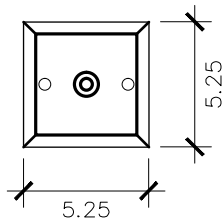

CEILING MOUNTING PLATE

STANDARD FEATURES

Solid Copper
Non-Tempered Clear Glass
Electric: 4 Light Brass Cluster
Gas: Not Available On This Model
Overall Height with Standard Chain: 38"

* Shown with Standard 4 Light Brass Cluster

Lantern & Scroll
a brilliant first impression