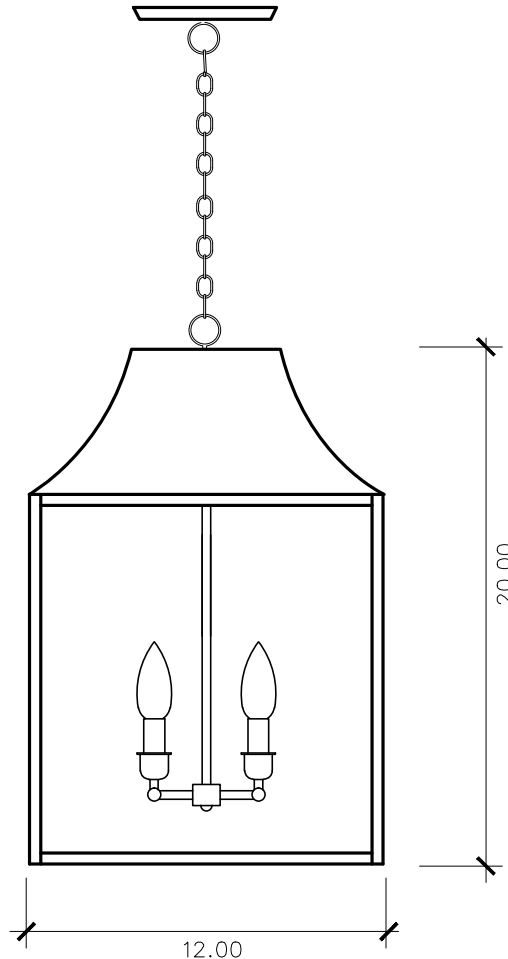

Lora Collection

LG-2
hanging

20h x 12w x 12d

ELECTRIC OPTIONS

- Medium Base Socket
- Frosted Chimney
- Single Brass Candle
- Single Brass Tall Candle
- 2 Light Brass Cluster
- 2 Light Tall Brass Cluster
- 3 Light Brass Cluster
- 4 Light Brass Cluster
- Drip Candle Covers

GAS OPTIONS

- Single Brass Burner
- Double Brass Burner
- Triple Brass Burner
- Extra Tall Burner
- LP Brass Burner
- Palmetto Flame Brass Burner
- Bat Flame Brass Burner
- Hidden Gas Line

GLASS OPTIONS

- Non-Tempered Clear
- Seeded
- Artique

ACCESSORIES

- Solid Copper Top
- Copper Panels
- Top Copper Ring
- Brass Cross Bars
- Copper Cross Bars
- Top Loop
- Full Scroll
- Backward Scroll
- Side Scrolls
- Down Scrolls
- Top Loop Hanger
- Wall Bracket WBC
- Wall Yoke
- Extender Bracket
- Top Mount
- Top Hole Backplate
- Pier Mount
- Pier Mount Cover

FINISHES

- Solid Copper
- Aged Bronze
- Powder Coated Black
- Silver

CEILING MOUNTING PLATE

STANDARD FEATURES

Solid Copper
Non-Tempered Clear Glass
Electric: 4 Light Brass Cluster
Gas: Not Available On This Model
Overall Height with Standard Chain: 38"