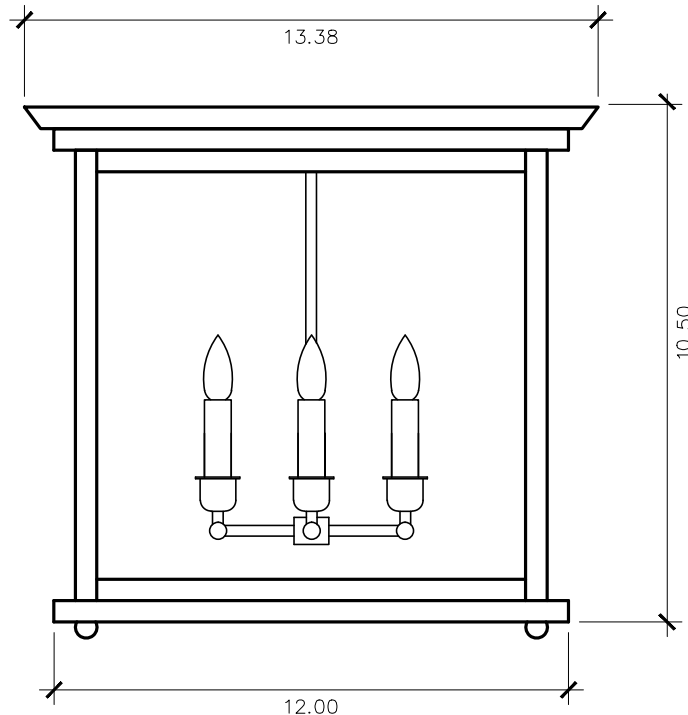

- Non-Tempered Clear
- Seeded
- Artique

ACCESSORIES

- Solid Copper Top
- Copper Panels
- Top Copper Ring
- Brass Cross Bars
- Copper Cross Bars
- Top Loop
- Full Scroll
- Backward Scroll
- Side Scrolls
- Down Scrolls
- Top Loop Hanger
- Wall Bracket WBC
- Wall Yoke
- Extender Bracket
- Top Mount
- Top Hole Backplate
- Pier Mount
- Pier Mount Cover

FINISHES

- Solid Copper
- Aged Bronze
- Powder Coated Black
- Silver

10.5h x 13.38w x 12d

STANDARD FEATURES

Solid Copper
Non-Tempered Clear Glass
Electric: 4 Light Brass Cluster
Gas: Not Available On This Model